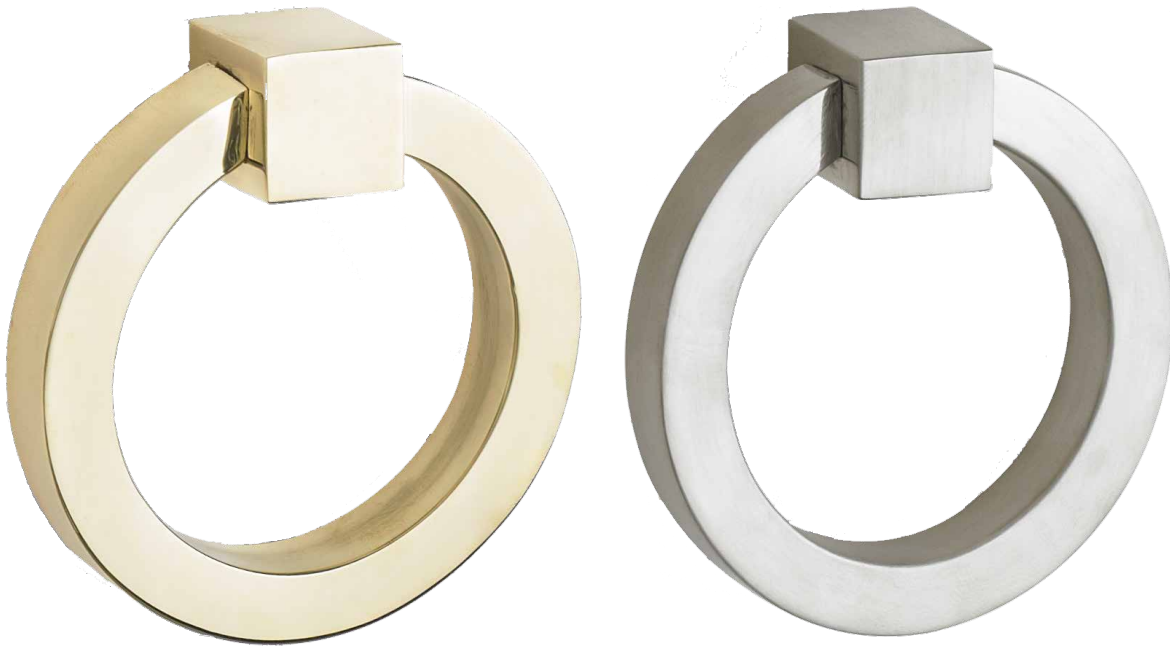

HARDWARE

LARGE HOLDEN DROP PULL

SHOWN IN POLISHED BRASS | BRUSHED NICKEL

OL: 3 1/8" | OW: 3" | P: 3/4" | BS: 3/4"