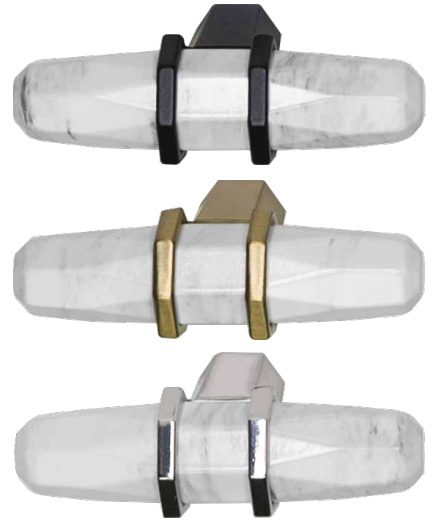

CARRIONE KNOB

OL: 2 1/2"
OW: 3/4"
P: 1 1/2"
BS: 1/2"

CARRIONE 6 1/4" PULL

OL: 6 1/4" | OW: 3/4" | P: 1 1/2" | BS: 1/2" | CC: 3 3/4"

CARRIONE 8 3/4" PULL

OL: 8 3/4" | OW: 3/4" | P: 1 1/2" | BS: 1/2" | CC: 6 1/2"