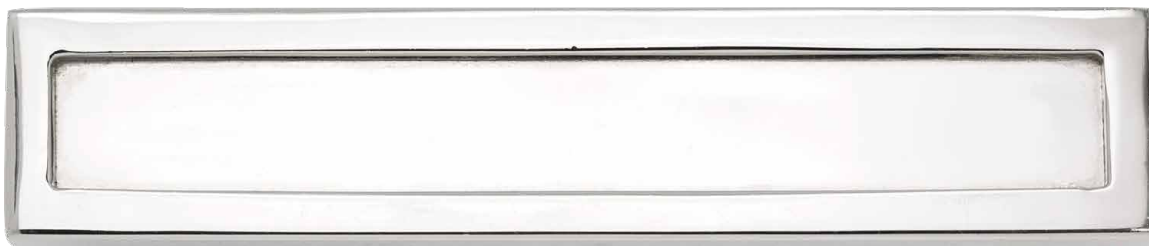

OL: 3 3/4" | OW: 3 3/4" | P: 1 1/4"

OL | Overall Length
OW | Overall Width
P | Projection

HARDWARE

PABLO PULL

SHOWN IN: CHROME
& POLISHED BRASS

OL: 6" | OW: 2 1/2" | P: 1 3/8"

PABLO BAR

SHOWN IN: CHROME