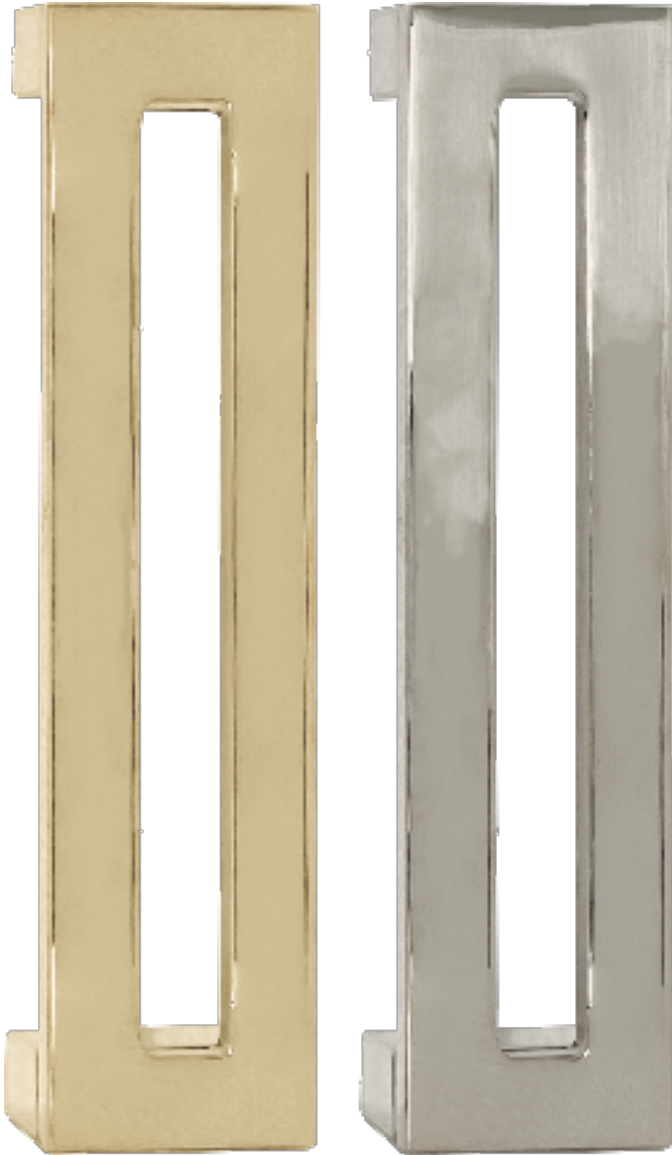

HARDWARE

VOSKAMP PULL

SHOWN IN POLISHED NICKEL
& POLISHED BRASS

OL: 6" | OW: 1 1/2" | P: 1"

OL	Overall Length
OW	Overall Width
P	Projection

RAJ PULL

SHOWN IN POLISHED NICKEL
& POLISHED BRASS

OL: 3 1/2" | OW: 1" | P: 3/4"