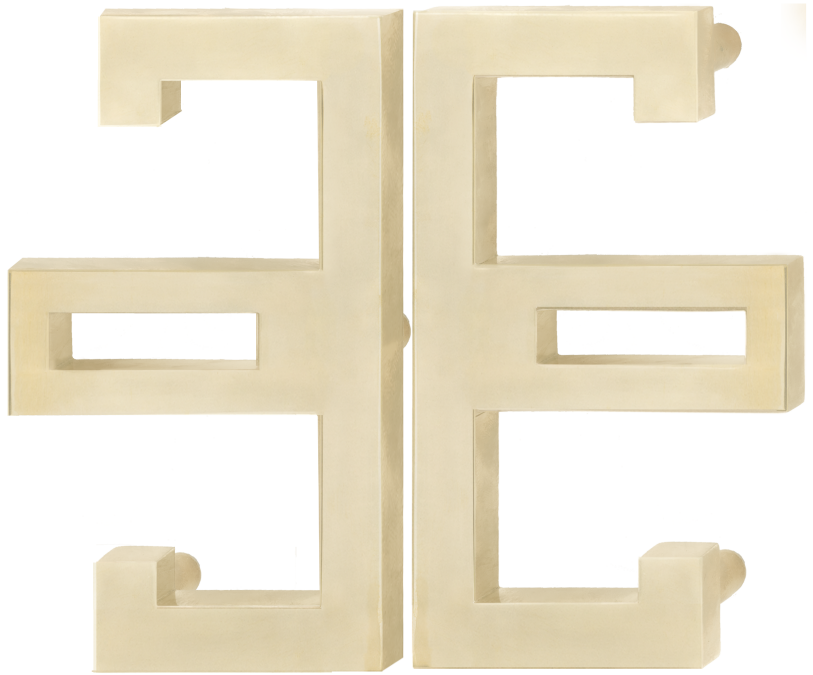

## VARO PULLS

POLISHED BRASS

OL: 7" | OW: 4" | P: 1 1/4"

## HARPUR PULL

POLISHED BRASS & CHROME

OL: 18" | OW: 2 1/4" | P: 1 1/4"

OL	Overall Length
OW	Overall Width
P	Projection