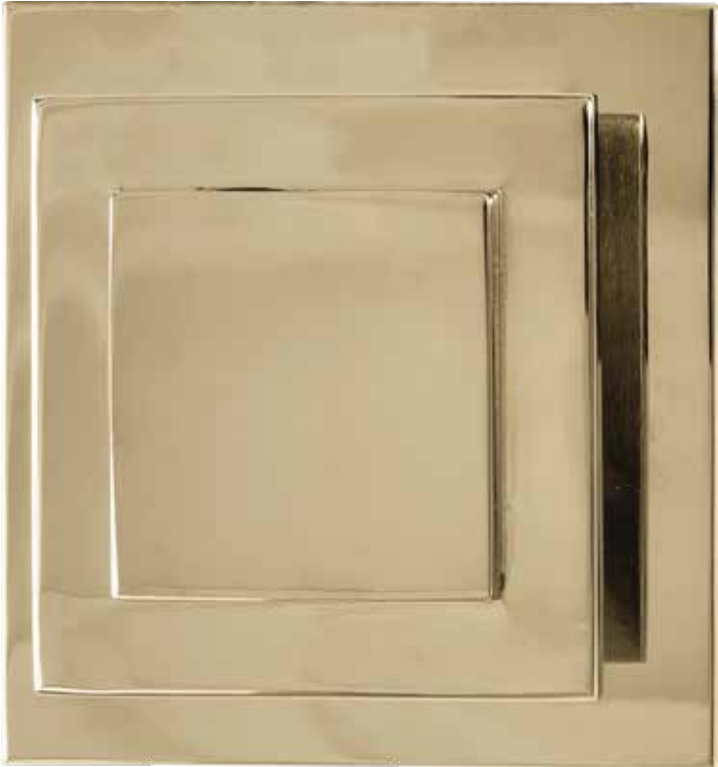

OL Overall Length
OW Overall Width
P Projection