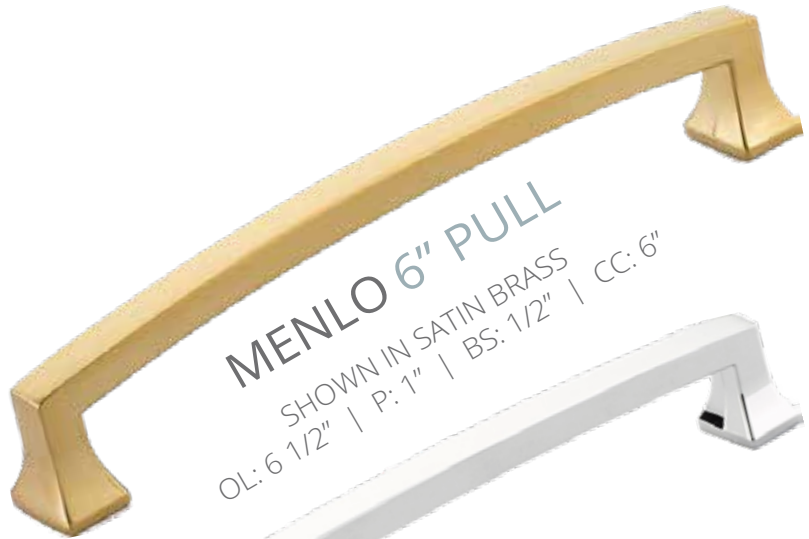

HARDWARE

ACRYLIC KNOB

OL: 2 1/2" | OW: 3/4" | P: 1 1/2" | BD: 3/8"

ACRYLIC 6" PULL

OL: 6" | OW: 3/4" | P: 1 1/2" | BD: 3/8" | CC: 4"

ACRYLIC 8" PULL

OL: 8" | OW: 3/4" | P: 1 1/2" | BD: 3/8" | CC: 6"

OL	Overall Length
OW	Overall Width
P	Projection
BD	Base Diameter
CC	Center to Center

HARDWARE

MENLO HARDWARE

AVAILABLE IN
POLISHED CHROME
ANCIENT BRONZE
MATTE BLACK
SATIN BRASS
BRUSHED NICKEL

OL	Overall Length
OD	Overall Diameter
OS	Overall Square
P	Projection
BD	Base Diameter
BS	Base Square
CC	Center to Center