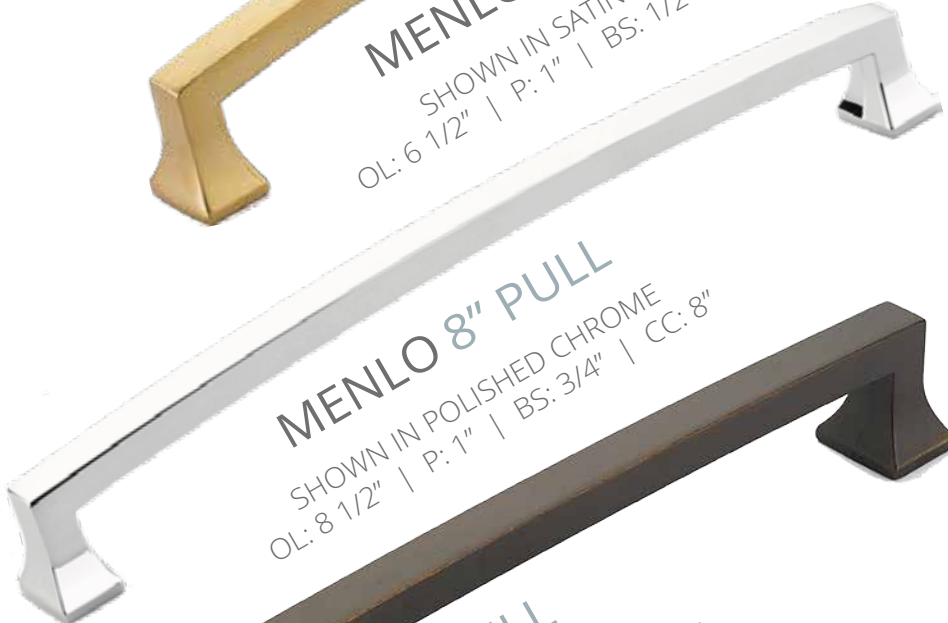

HARDWARE

MENLO HARDWARE

AVAILABLE IN
POLISHED CHROME
ANCIENT BRONZE
MATTE BLACK
SATIN BRASS
BRUSHED NICKEL

OL	Overall Length
OD	Overall Diameter
OS	Overall Square
P	Projection
BD	Base Diameter
BS	Base Square
CC	Center to Center

MENLO 6" PULL
SHOWN IN SATIN BRASS
OL: 6 1/2" | P: 1" | BS: 1/2" | CC: 6"

MENLO 8" PULL
SHOWN IN POLISHED CHROME
OL: 8 1/2" | P: 1" | BS: 3/4" | CC: 8"

MENLO 16" PULL
SHOWN IN ANTIQUE BRONZE
OL: 16" | OW: 2" | P: 1 1/8" | BS: 1 1/8" | CC: 15"