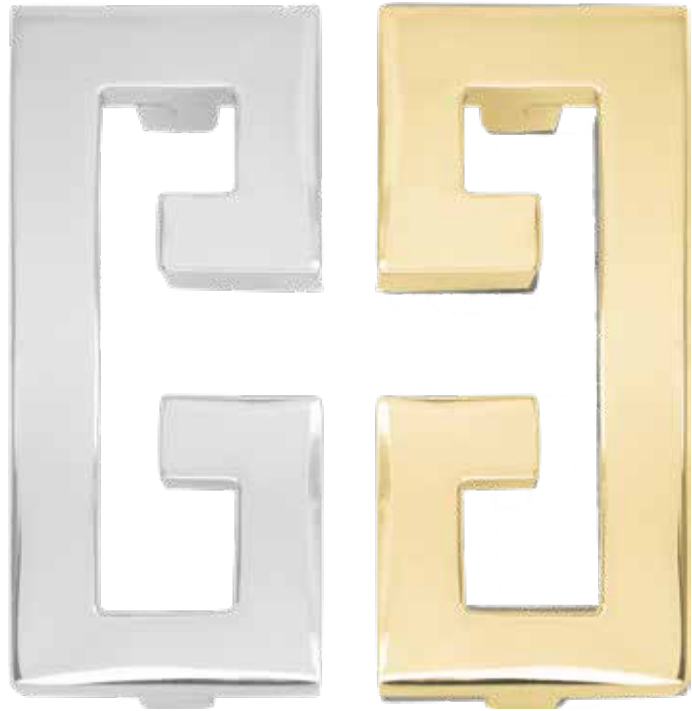

HARDWARE

GRECO PULL

CHROME & POLISHED BRASS

OL: 3 1/2" | OW: 1 1/2" | P: 1"
BS: 3/8" | CC: 3 1/8"

ALEXAS PULL

CHROME & POLISHED BRASS

OL: 3 3/4" | OW: 3 3/4" | P: 1 1/4"
BD: 1/2" | CC: 2 1/4"

OL	Overall Length
OW	Overall Width
P	Projection
BD	Base Diameter
BS	Base Square
CC	Center to Center