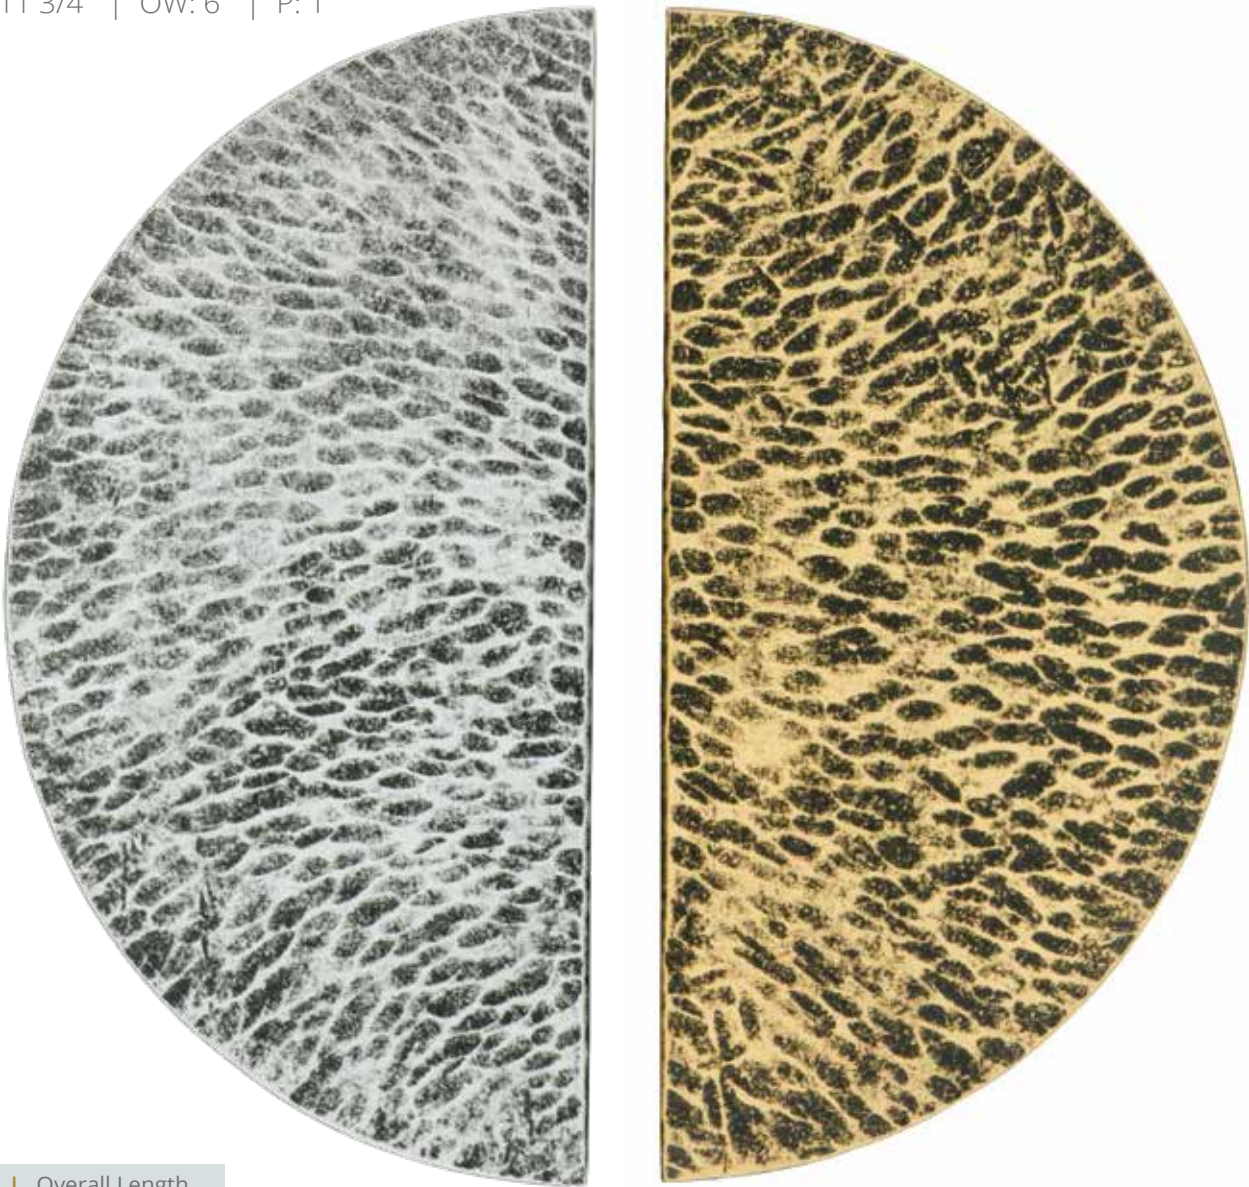

## JOHN KOBE

7" DOOR PULL

12" DOOR PULL

SHOWN IN: SILVER W/ BLACK GLAZE  
& GOLD W/ BLACK GLAZE

AVAILABLE IN ANY OBD METAL FINISH

OL: 7" | OW: 3 1/2" | P: 1"

OL: 11 3/4" | OW: 6" | P: 1"

OL Overall Length  
OW Overall Width  
P Projection