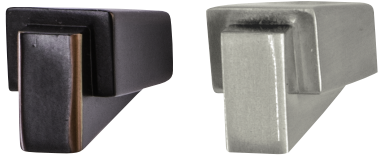

HARDWARE

ARLIE KNOB

OIL RUBBED BRONZE
& SATIN NICKEL

OL: 3/4" | OW: 5/8" | P: 1 1/4"
BL: 3/8" | BW: 5/8"

OL	Overall Length
OW	Overall Width
P	Projection
BS	Base Square
BD	Base Diameter
CC	Center to Center

ARLIE 4" PULL

SATIN NICKEL & OIL RUBBED BRONZE

OL: 4 3/8" | OW: 3/4" | P: 1 1/4"
BL: 3/8" | BW: 3/4" | CC: 3 3/4"

ARLIE 13" PULL

OIL RUBBED BRONZE & SATIN NICKEL

OL: 13 1/4" | OW: 1" | P: 1 3/4" | BL: 3/4" | BW: 1" | CC: 12"