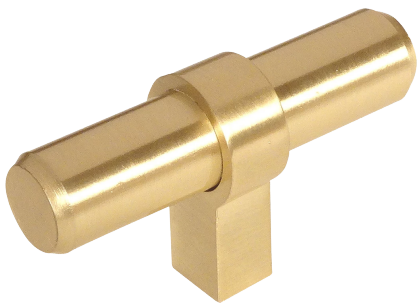

## ESCOBAR PULLS & KNOBS

BRUSHED ANTIQUE BRASS,  
BRUSHED BRASS,  
OIL RUBBED BRONZE,  
& SATIN NICKEL

OL	Overall Length
OW	Overall Width
P	Projection
BS	Base Square
CC	Center to Center

### ESCOBAR 9" PULL

OL: 6 1/2" | OW: 3/4"  
P: 1 1/4" | BS: 3/8" | CC: 7 1/2"

### ESCOBAR 6 1/2" PULL

OL: 6 1/2" | OW: 3/4"  
P: 1 1/4" | BS: 3/8" | CC: 5"

### ESCOBAR 4 1/2" PULL

OL: 4 1/2" | OW: 3/4"  
P: 1 1/4" | BS: 3/8" | CC: 3"