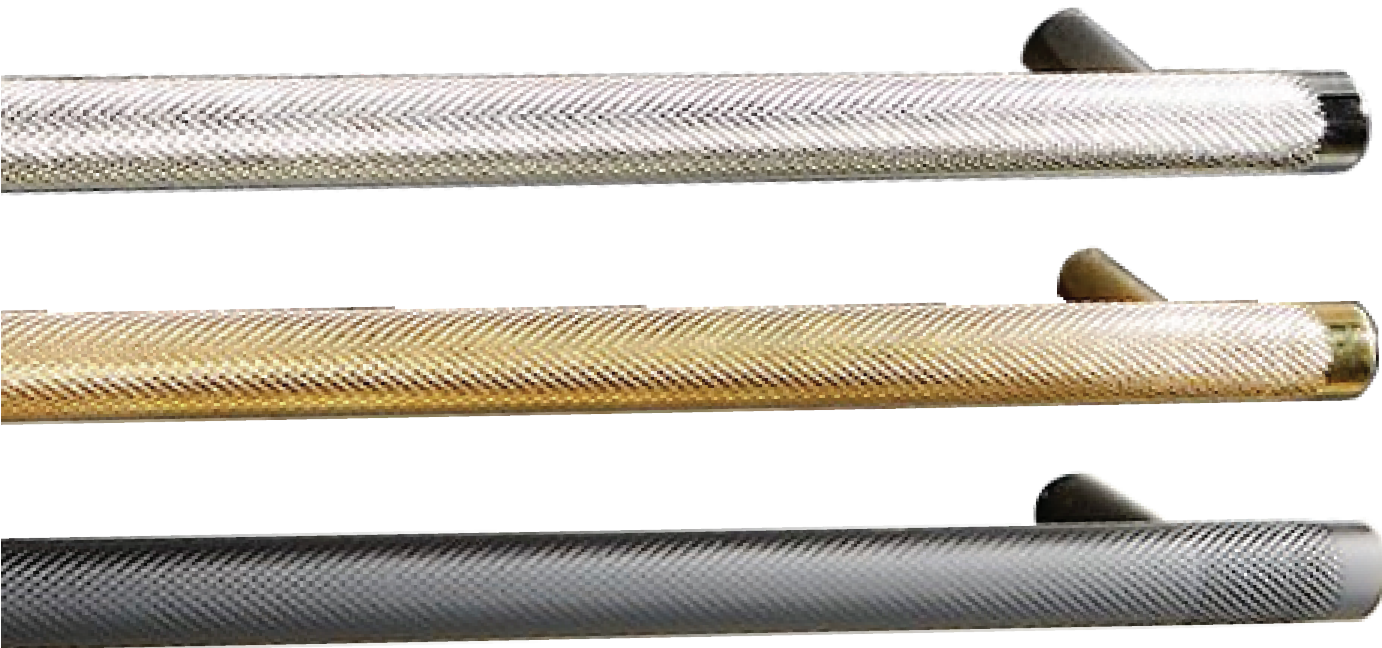

HARDWARE

DIAMONDBACK HARDWARE

AVAILABLE IN
BRUSHED NICKEL
BRUSHED BRASS
MATTE BLACK

DIAMONDBACK KNOB

OD: 1" | P: 1"

DIAMONDBACK 8" PULL

OL: 8" | OW: 1/2" | P: 1" | BD: 3/8" | CC: 6"

OL	Overall Length
OW	Overall Width
OD	Overall Diameter
P	Projection
BD	Base Diameter
CC	Center to Center