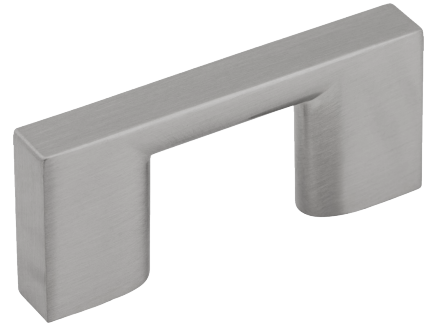

# HARDWARE

OL	Overall Length
OW	Overall Width
P	Projection
BL	Base Length
CC	Center to Center

## SUTTON 6" PULL

BRUSHED OIL RUBBED BRONZE & SATIN NICKEL

OL: 6" | OW: 3/8" | P: 1" | BL: 3/4" | CC: 5"

## SUTTON KNOB

BRUSHED OIL RUBBED BRONZE  
& SATIN NICKEL

OL: 2 1/4" | OW: 3/8" | P: 1" | BL: 5/8" | CC: 1 1/4"

## SUTTON 11 1/2" PULL

BRUSHED OIL RUBBED BRONZE & SATIN NICKEL

OL: 11 1/2" | OW: 3/8" | P: 1" | BL: 1" | CC: 10"