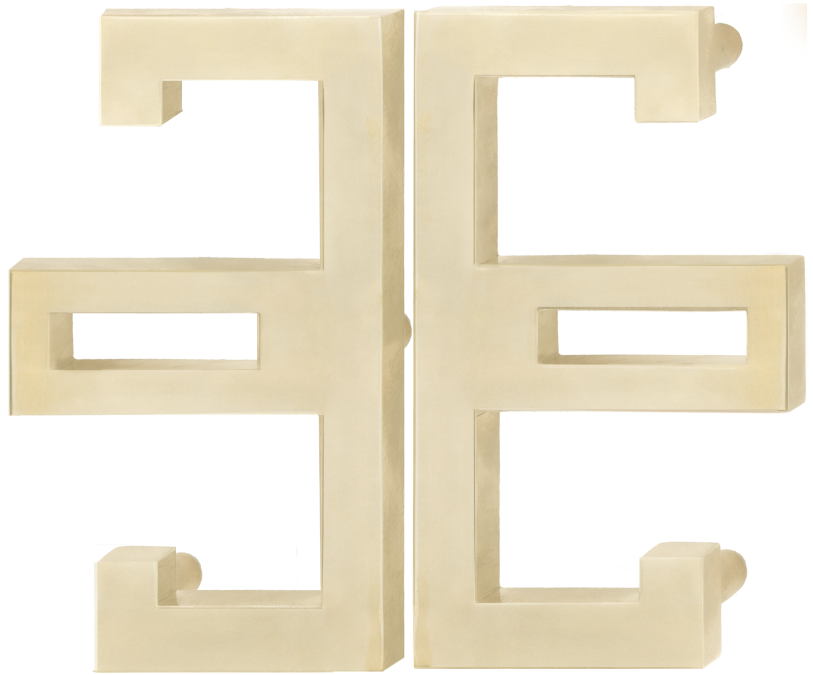

HARDWARE

VARO PULLS

POLISHED BRASS

OL: 7" | OW: 4" | P: 1 1/4"

HARPUR PULL

POLISHED BRASS & CHROME

OL: 18" | OW: 2 1/4" | P: 1 1/4"

OL	Overall Length
OW	Overall Width
P	Projection