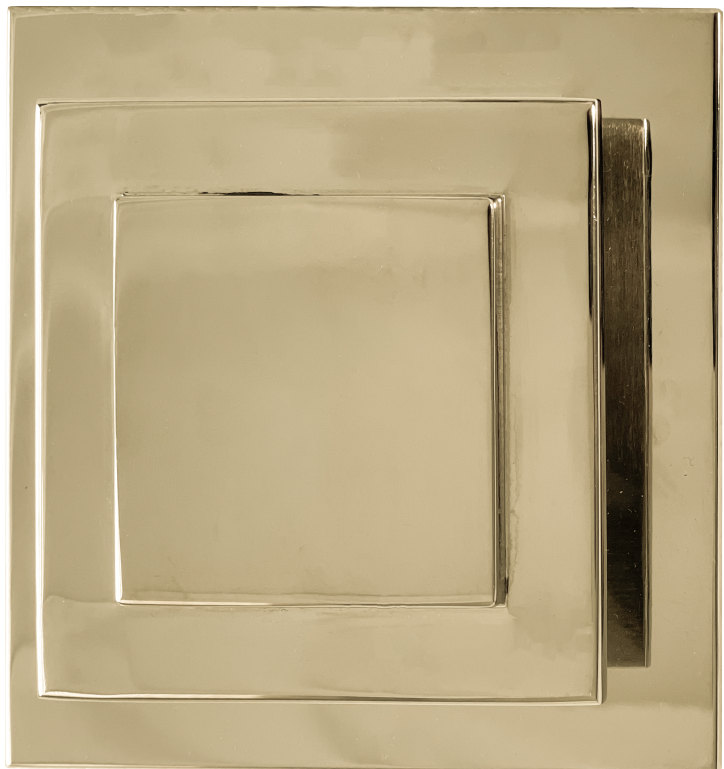

## EMPIRE PULL

SHOWN IN POLISHED NICKEL  
& POLISHED BRASS

OL: 4" | OW: 4" | P: 1"

OL Overall Length  
OW Overall Width  
P Projection