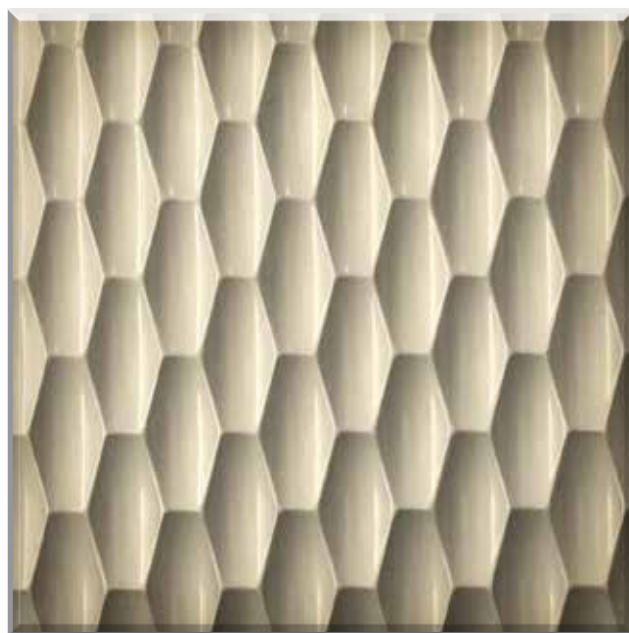

OLD BISCAYNE DESIGNS

Sculpted Wood Patterns

HONEYCOMB

HIVE

MAZECRAFT

FLORACITA

Multiple Applications: Door Inserts, Back Panels, Drawer Fronts, Overlays

For more information, application, or pricing please contact Customer Service.