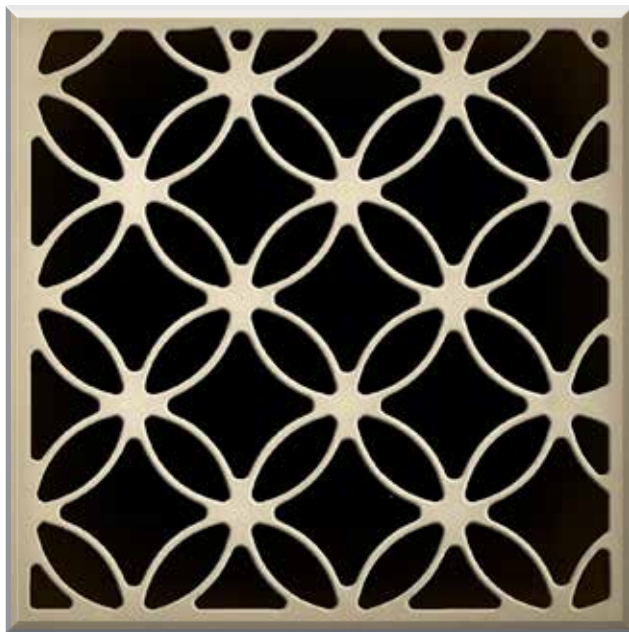

OLD BISCAYNE DESIGNS

Sculpted Wood Patterns

HONEYCOMB

HIVE

MAZECRAFT

FLORACITA

Multiple Applications: Door Inserts, Back Panels, Drawer Fronts, Overlays

For more information, application, or pricing please contact Customer Service.