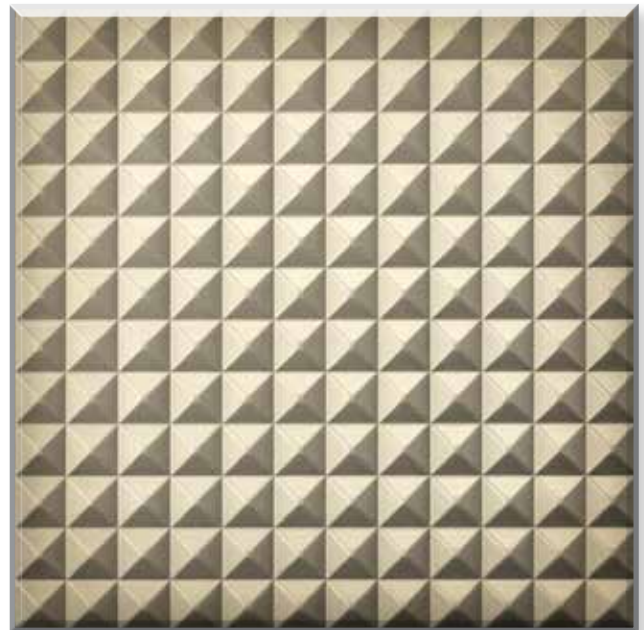

OLD BISCAYNE DESIGNS

Sculpted Wood Patterns

FLUTED

LINED UP

DIAMOND

PYRAMID

Multiple Applications: Door Inserts, Back Panels, Drawer Fronts, Overlays

For more information, application, or pricing please contact Customer Service.