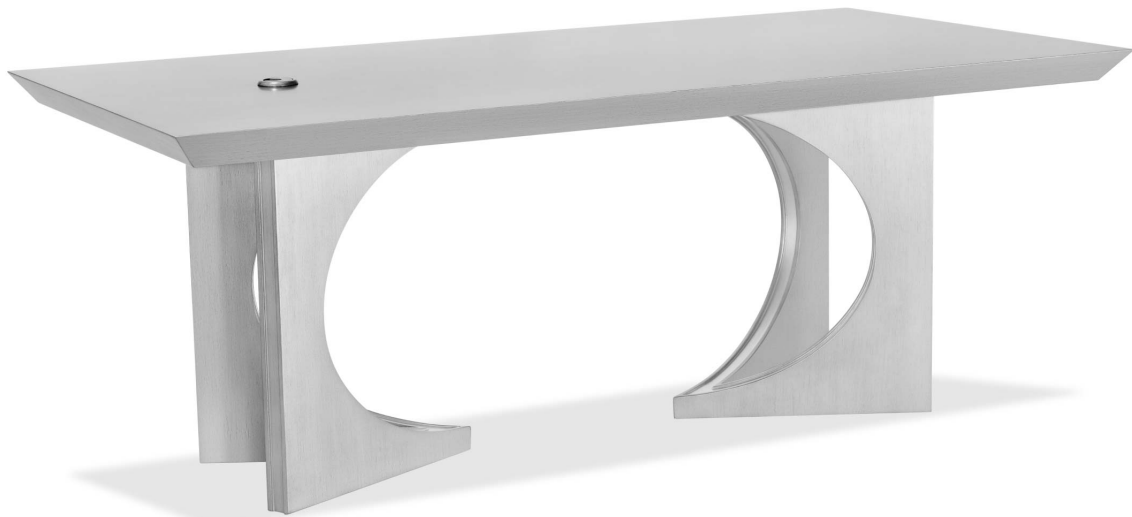

Mina DESK 30032B

Width: 78" | Height: 30" | Depth: 40"

Top and Base Finish: Custom | Accents within Pedestal Base Finish: Bright Silver Pearl
Double Sided | Grommet Hole at Top

Available in All OBD Finishes
Custom Sizes Available