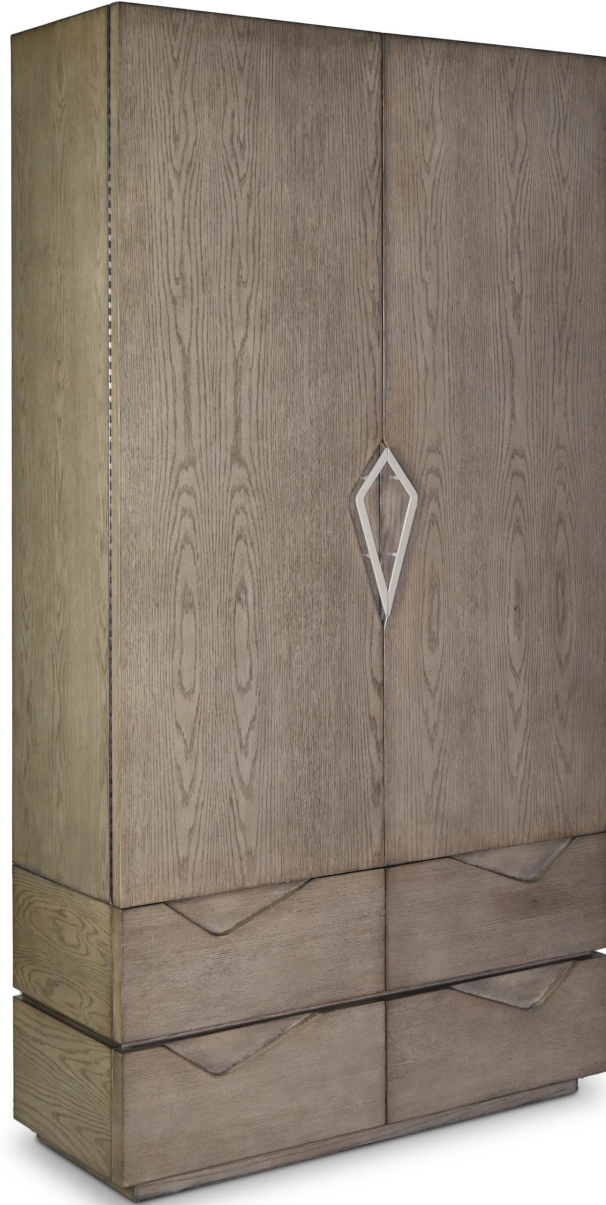

Aikena STORAGE CABINET 30507C

Width: 46" | Height: 90" | Depth: 20"
Finish: Silver Grey Oak | Wood Species: Oak
Soft Close Drawers | Adjustable Wood Shelves | Touch Latch Drawers

Available in All OBD Finishes
Custom Sizes Available