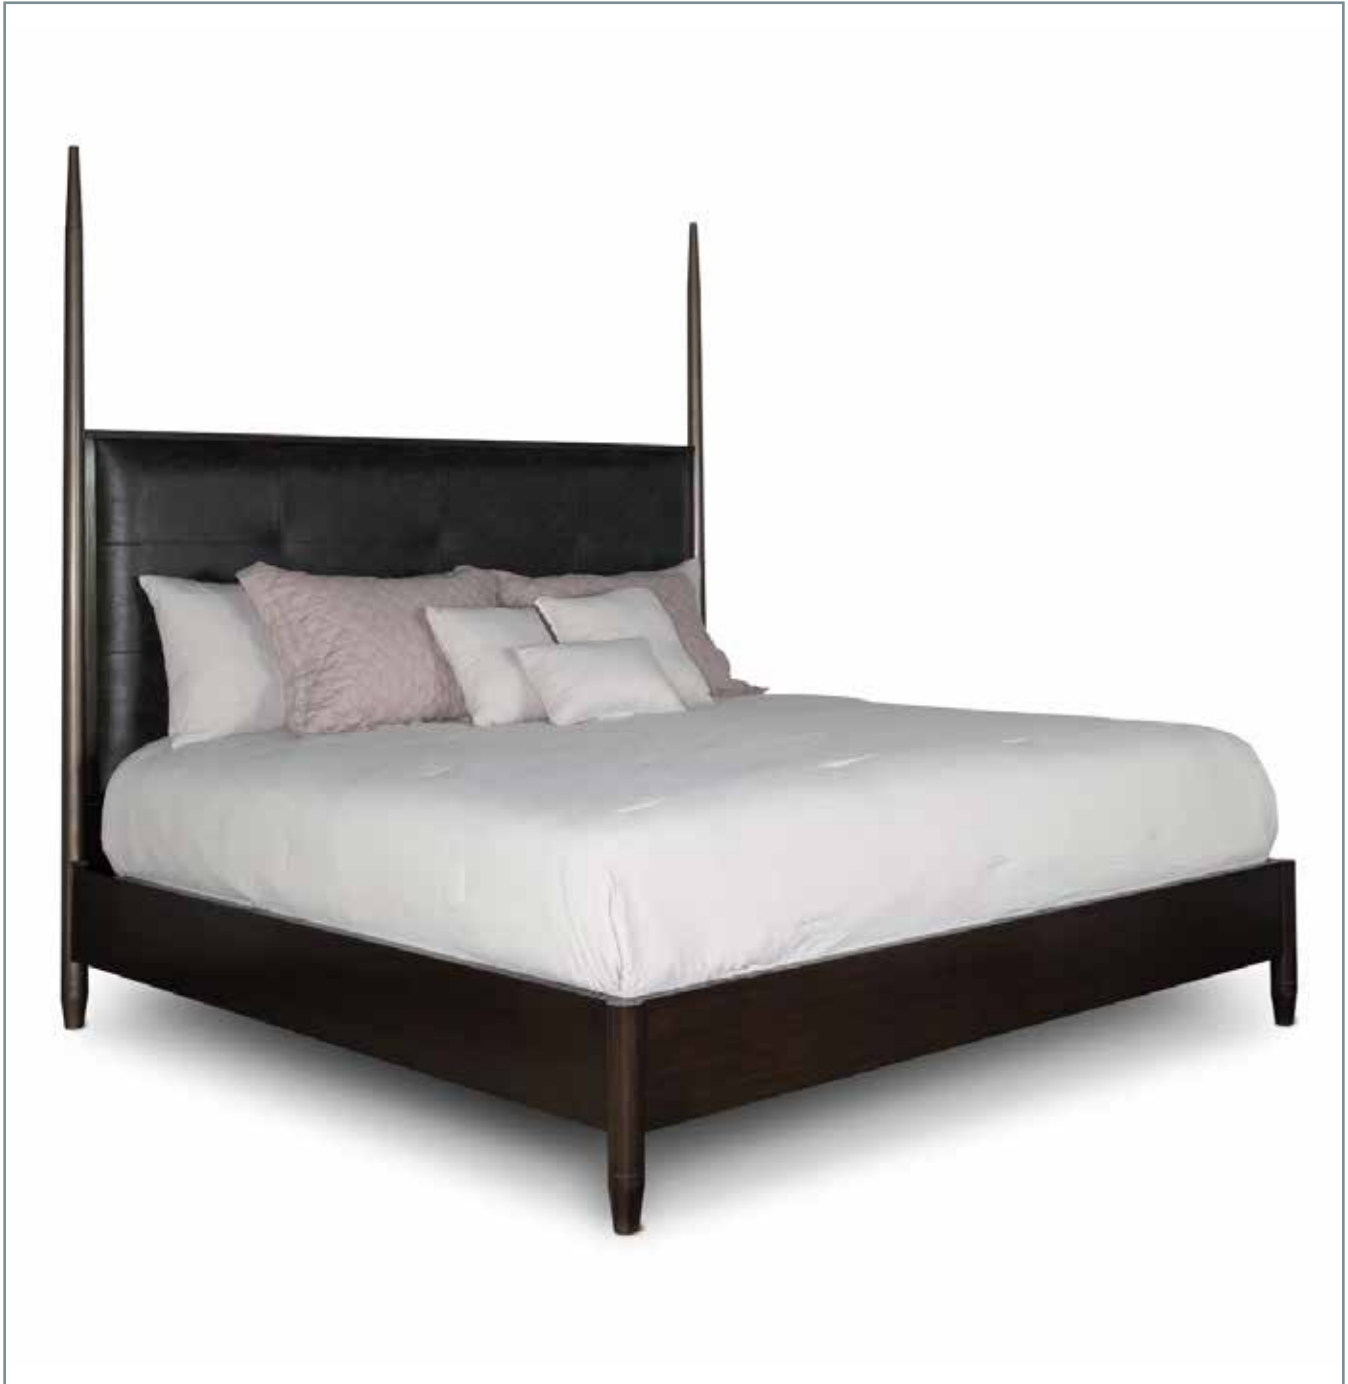

Franz KING 28546

Overall Width: 81" | Overall Height: 86" | Overall Length: 87"
To Top of Siderails: 16" | Siderail: 9" | Headboard Height: 58" | Footboard Height: 16" | Frame Height: 8"
Wood Finish: Antique Walnut | Headboard Posts & Finials Finish: New Bronze | COM: 5 yds