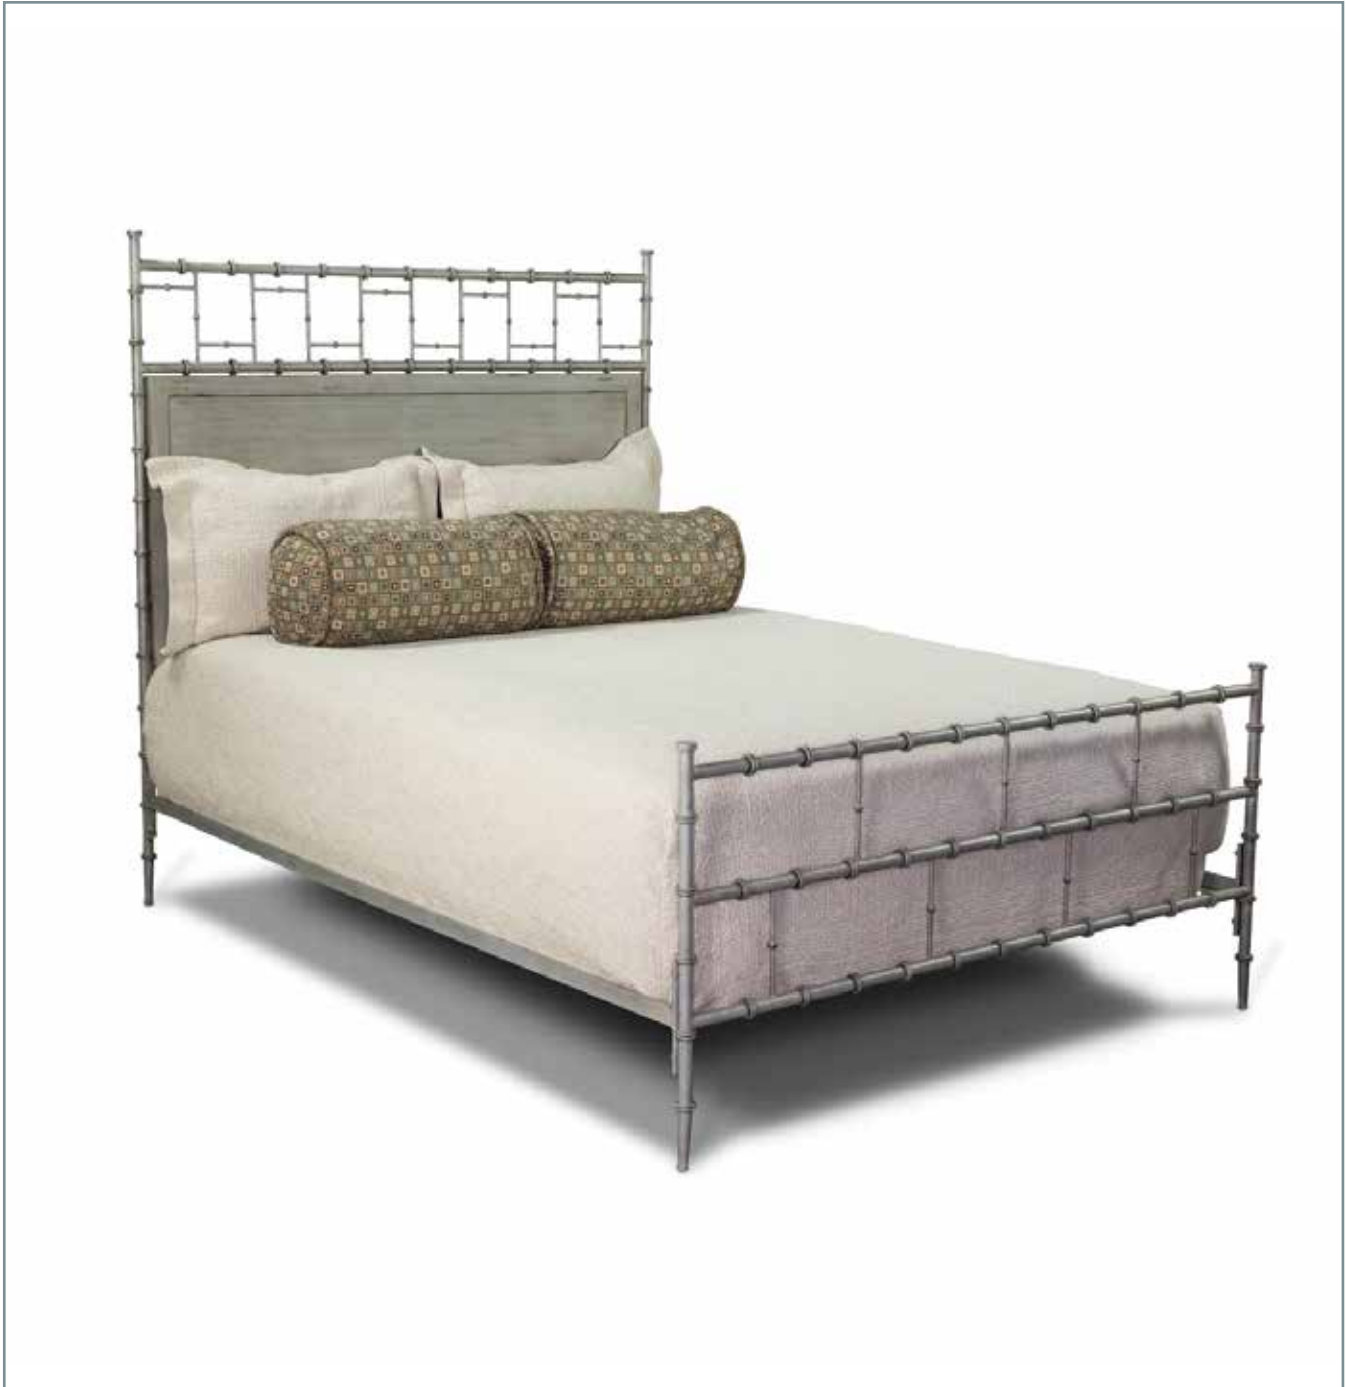

# Belize QUEEN 29111C

Overall Width: 80" | Overall Height: 65" | Overall Length: 84"  
Frame Height: 10" | Headboard Height: 65" | Footboard Height: 30"  
Wood Panel Finish: Salvaged Palm | Metal Finish: Palm