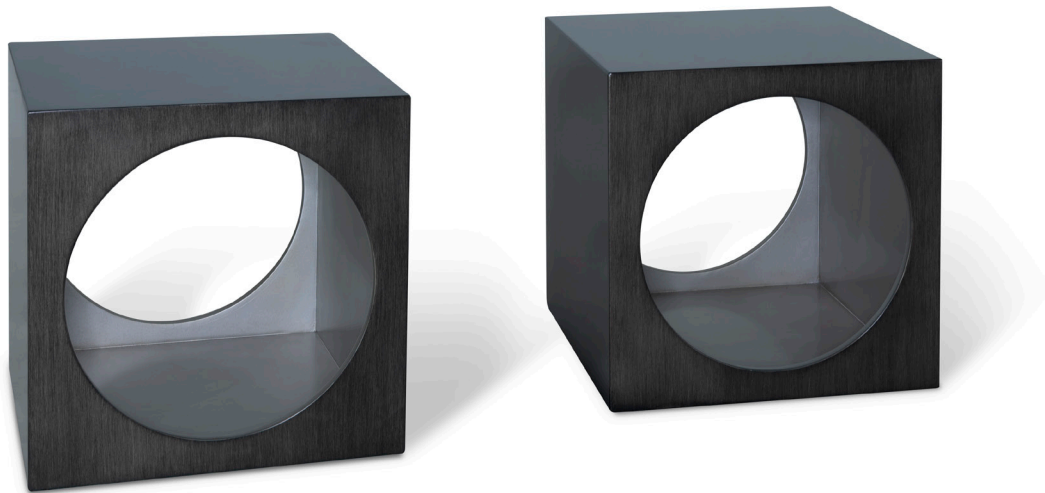

Elijah

END TABLE 25536

Width: 22" | Height: 22" | Depth: 22"

Exterior Wood Finish: Graphite

Interior Wood Finish: Warm Silver Pearl

Finished on All sides

Available In All OBD Finishes

Custom Sizes Available