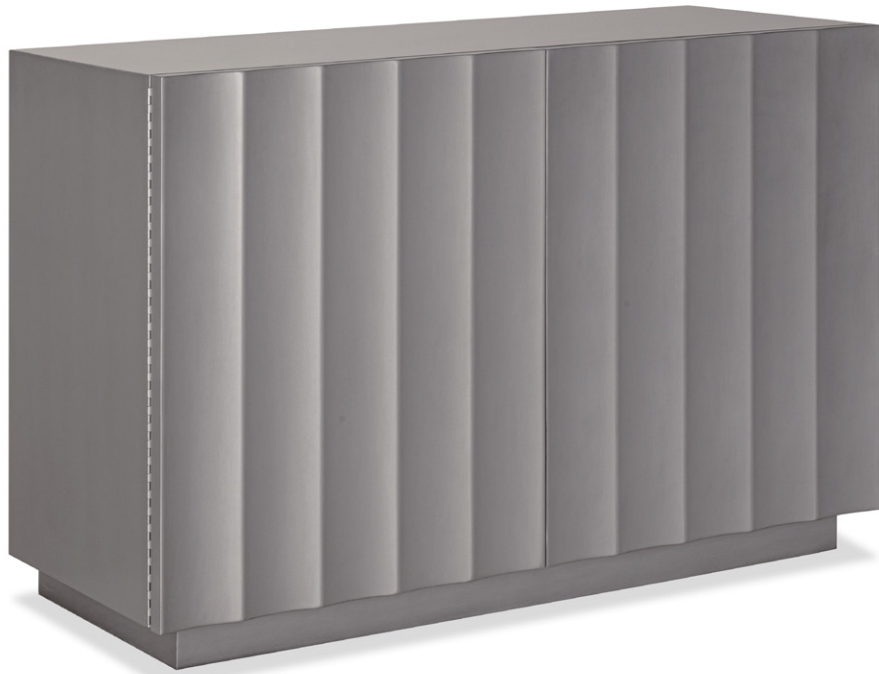

Hampton

CREDENZA 21510B

Width: 52" | Height: 36" | Depth: 22"

Finish: Silver Moon

Touch Latch Door

Available In All OBD Finishes
Custom Sizes Available

OldBiscayneDesigns.com
(800) 397.5397