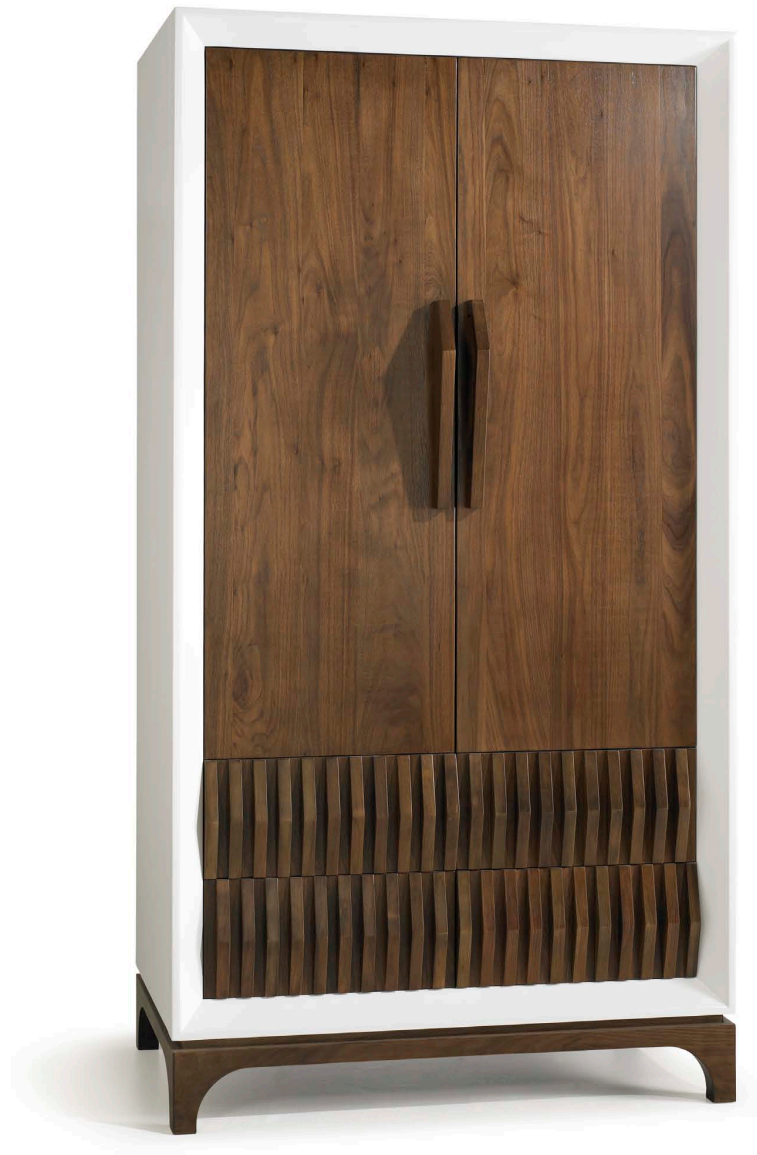

**WAREHOUSE SALE**

NET COST AS IS WITH ALL FAULTS - \$2,200.00

Width: 44" | Height: 84" | Depth: 24"  
Premium Wood Species: Walnut · Body Finish: Stark White  
Door Finish: Walnut Claro

**Sold as Shown Only (Warehouse Sale)**  
**Minor Transit Damage And Scratches**