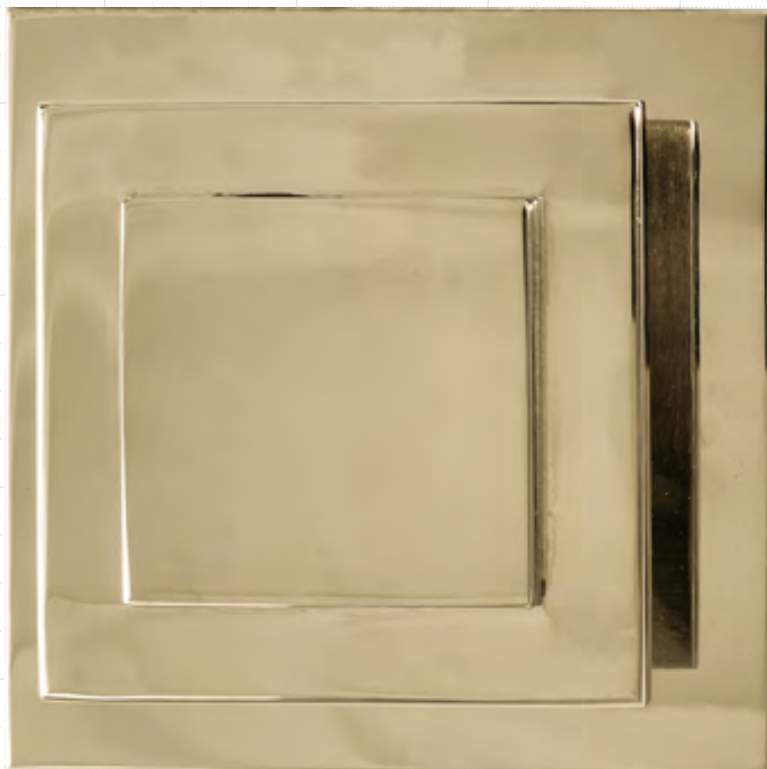

Empire Pull

POLISHED NICKEL

POLISHED BRASS

OL: 4" OW: 4" P: 1"

OL Overall Length
OW Overall Width
P Projection

 = 1/4 Inch