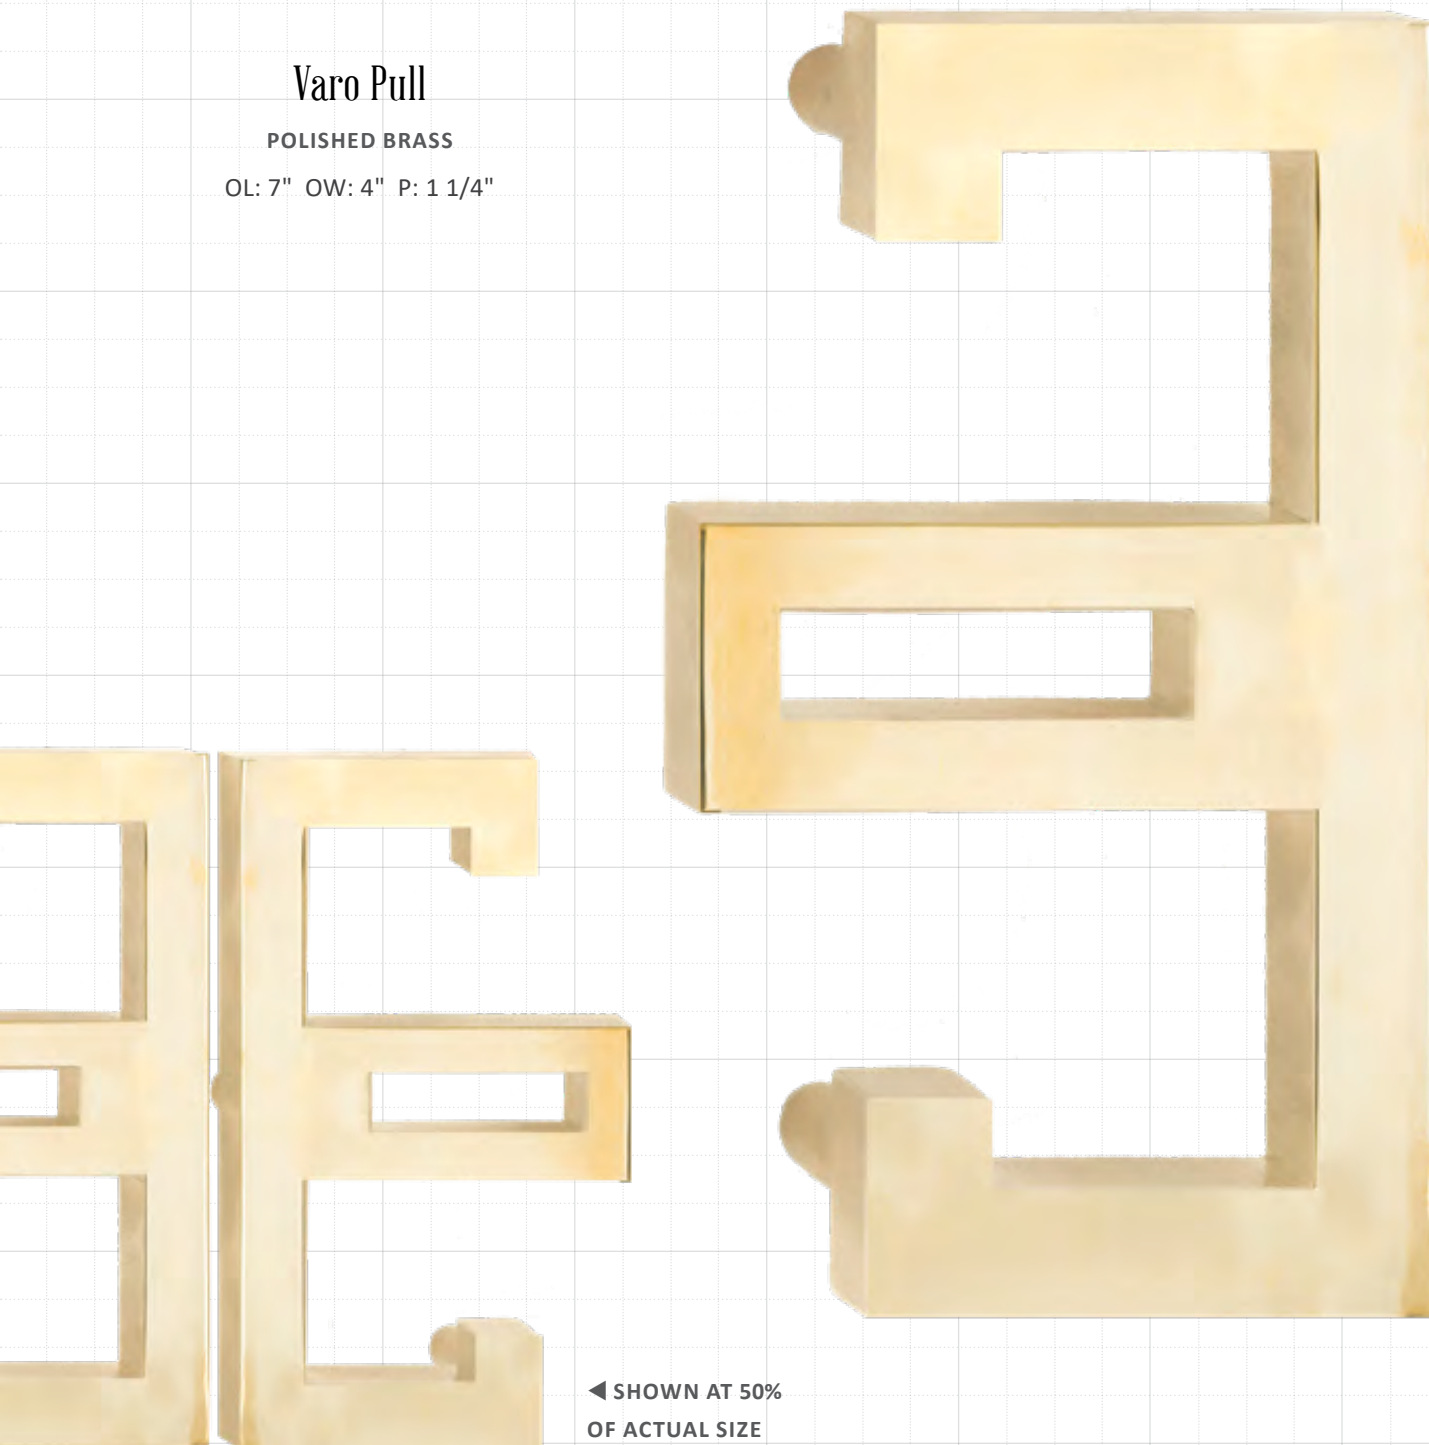

Varo Pull

POLISHED BRASS

OL: 7" OW: 4" P: 1 1/4"

◀ SHOWN AT 50%
OF ACTUAL SIZE

 = 1/4 Inch

OL | Overall Length
OW | Overall Width
P | Projection