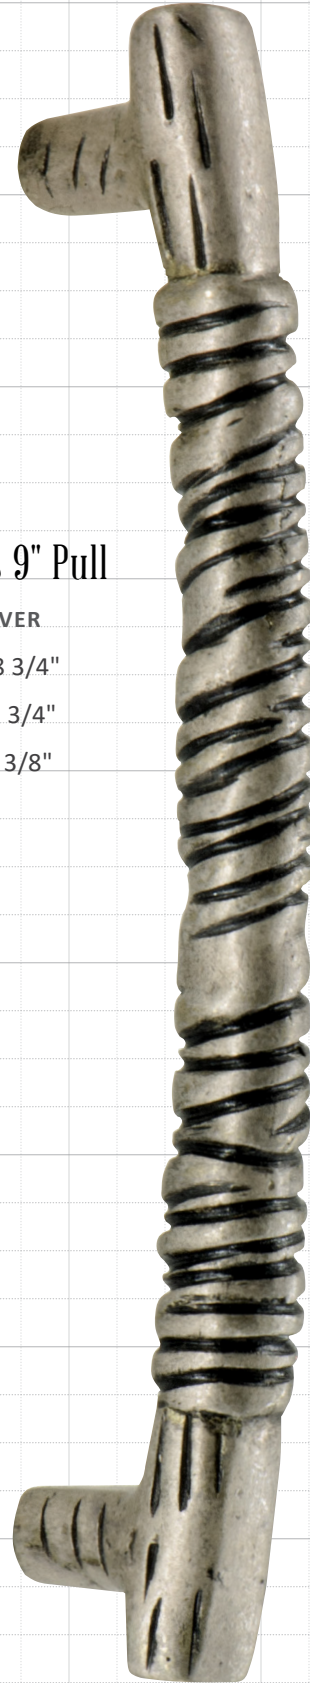

OLD BISCAYNE DESIGNS

Hardware

Lisette Small Knob

ANTIQUe BRASS & ANTIQUe SILVER

OD:1" P: 1" BD: 1/2"

Lisette Knob

ANTIQUe BRASS & ANTIQUe SILVER

OD:1 1/4" P: 1" BD: 3/4"

Laurel Knob

ANTIQUe BRASS & ANTIQUe PEWTER

OD: 1 1/8" P: 1" BD: 5/8"

Phyllis 9" Pull

SILVER

OL: 8 3/4"

OW: 3/4"

P: 1 3/8"

OD Overall Diameter
 OL Overall Length
 OW Overall Width
 P Projection
 BD Base Diameter