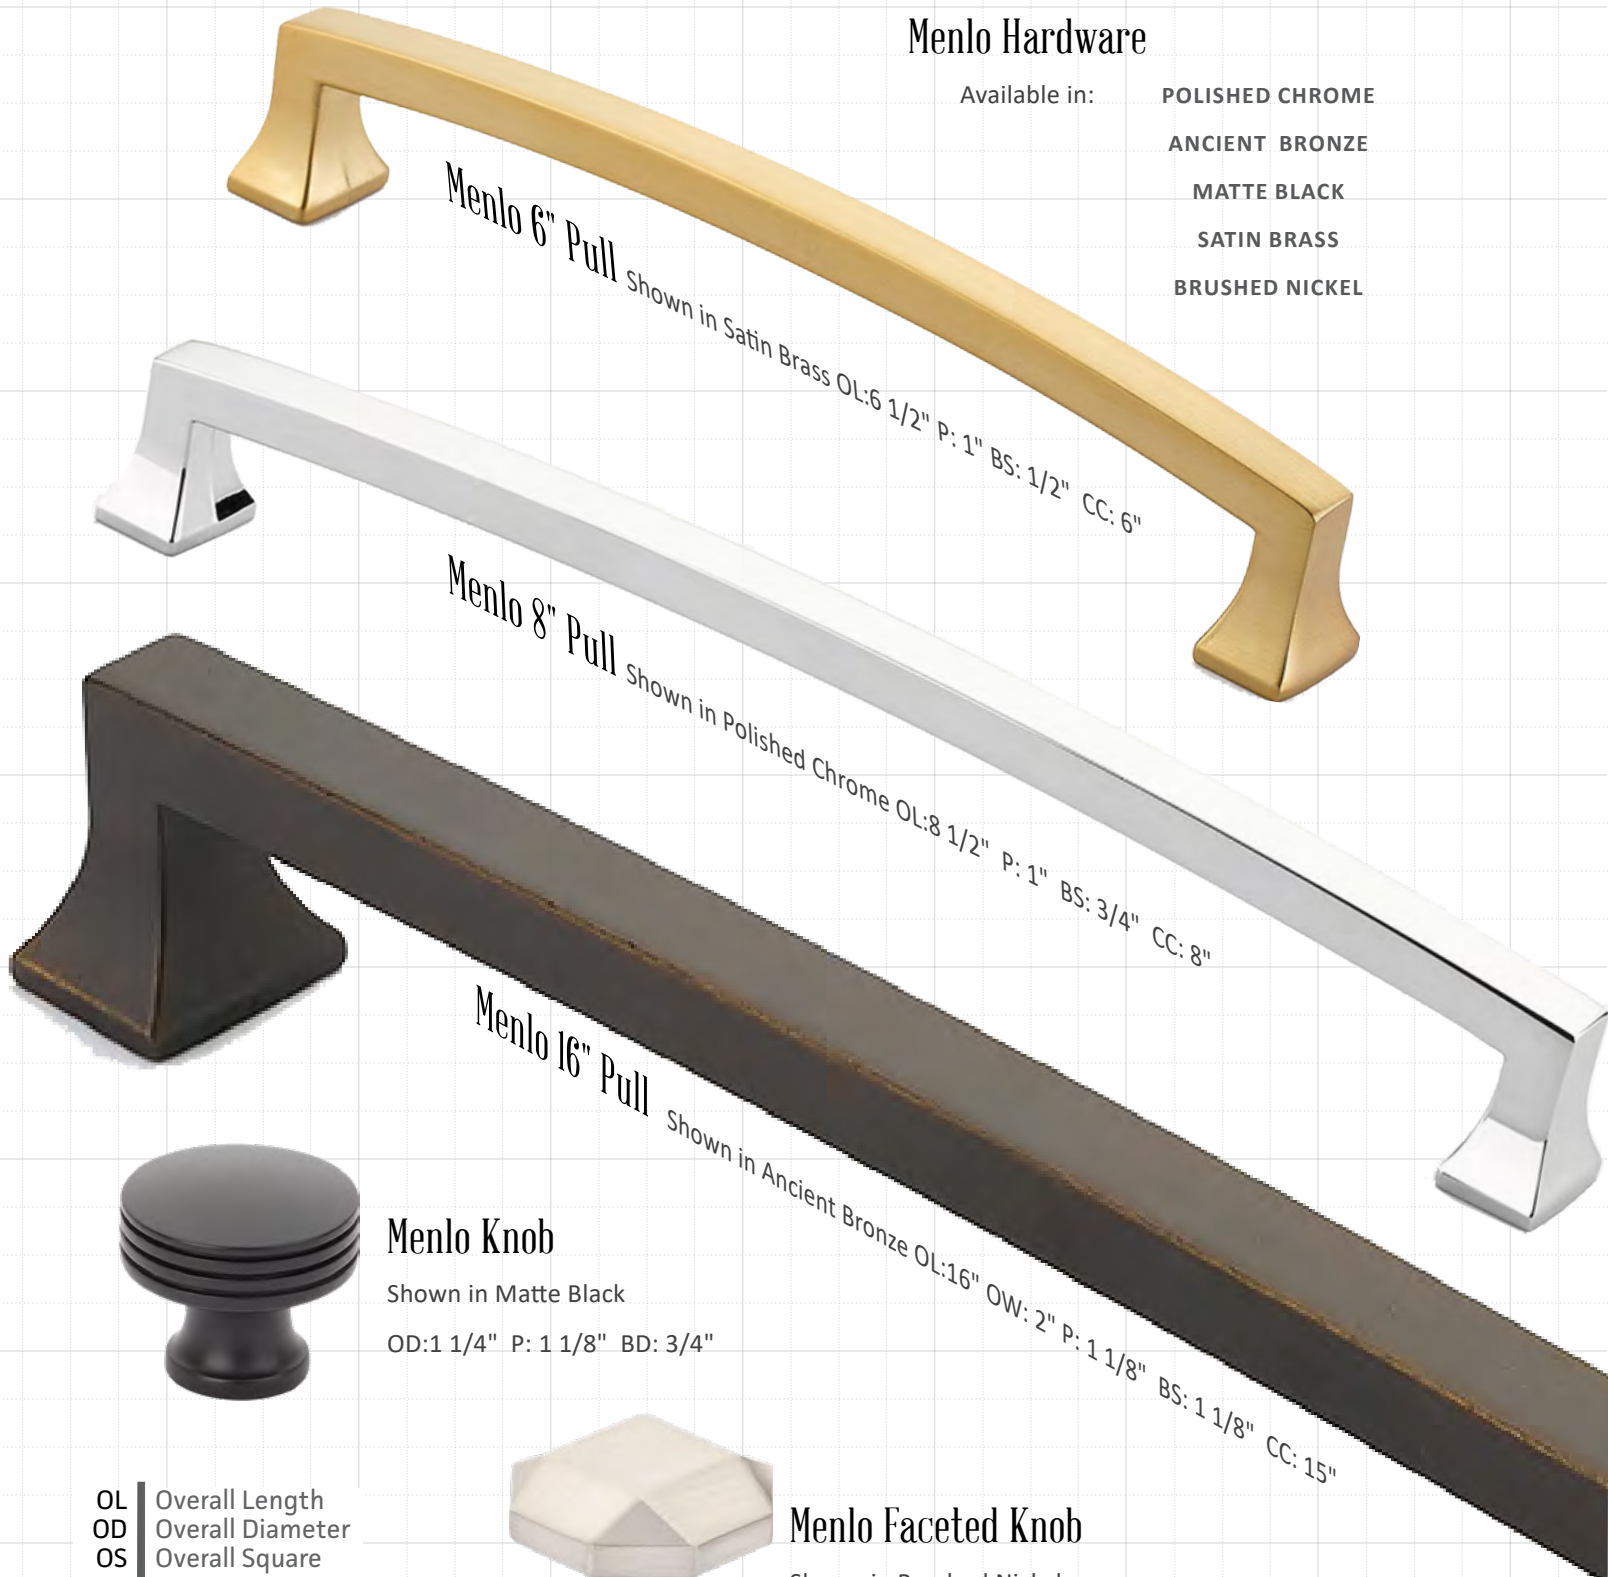

Menlo Hardware

- Available in:
- POLISHED CHROME
 - ANCIENT BRONZE
 - MATTE BLACK
 - SATIN BRASS
 - BRUSHED NICKEL

Menlo 6" Pull Shown in Satin Brass OL:6 1/2" P: 1" BS: 1/2" CC: 6"

Menlo 8" Pull Shown in Polished Chrome OL:8 1/2" P: 1" BS: 3/4" CC: 8"

Menlo 16" Pull Shown in Ancient Bronze OL:16" OW: 2" P: 1 1/8" BS: 1 1/8" CC: 15"

Menlo Knob
Shown in Matte Black
OD:1 1/4" P: 1 1/8" BD: 3/4"

Menlo Faceted Knob
Shown in Brushed Nickel
OS:1 1/4" P: 1" BD: 3/4"

- OL Overall Length
- OD Overall Diameter
- OS Overall Square
- P Projection
- BD Base Diameter
- BS Base Square
- CC Center to Center

= 1/4 Inch