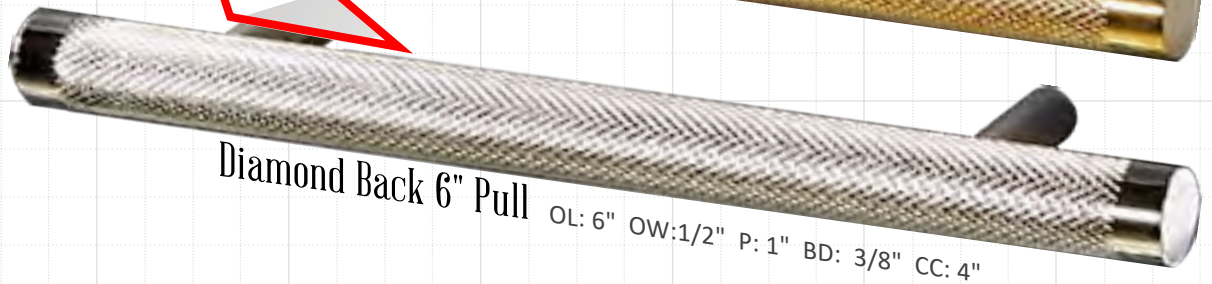

OLD BISCAYNE DESIGNS

Hardware

Diamond Back Hardware

Available in

BRUSHED NICKEL

BRUSHED BRASS

MATTE BLACK

Diamond Back Knob OD: 1" P: 1"

= 1/4 Inch

OL Overall Length
 OW Overall Width
 OD Overall Diameter
 P Projection
 BD Base Diameter
 CC Center to Center