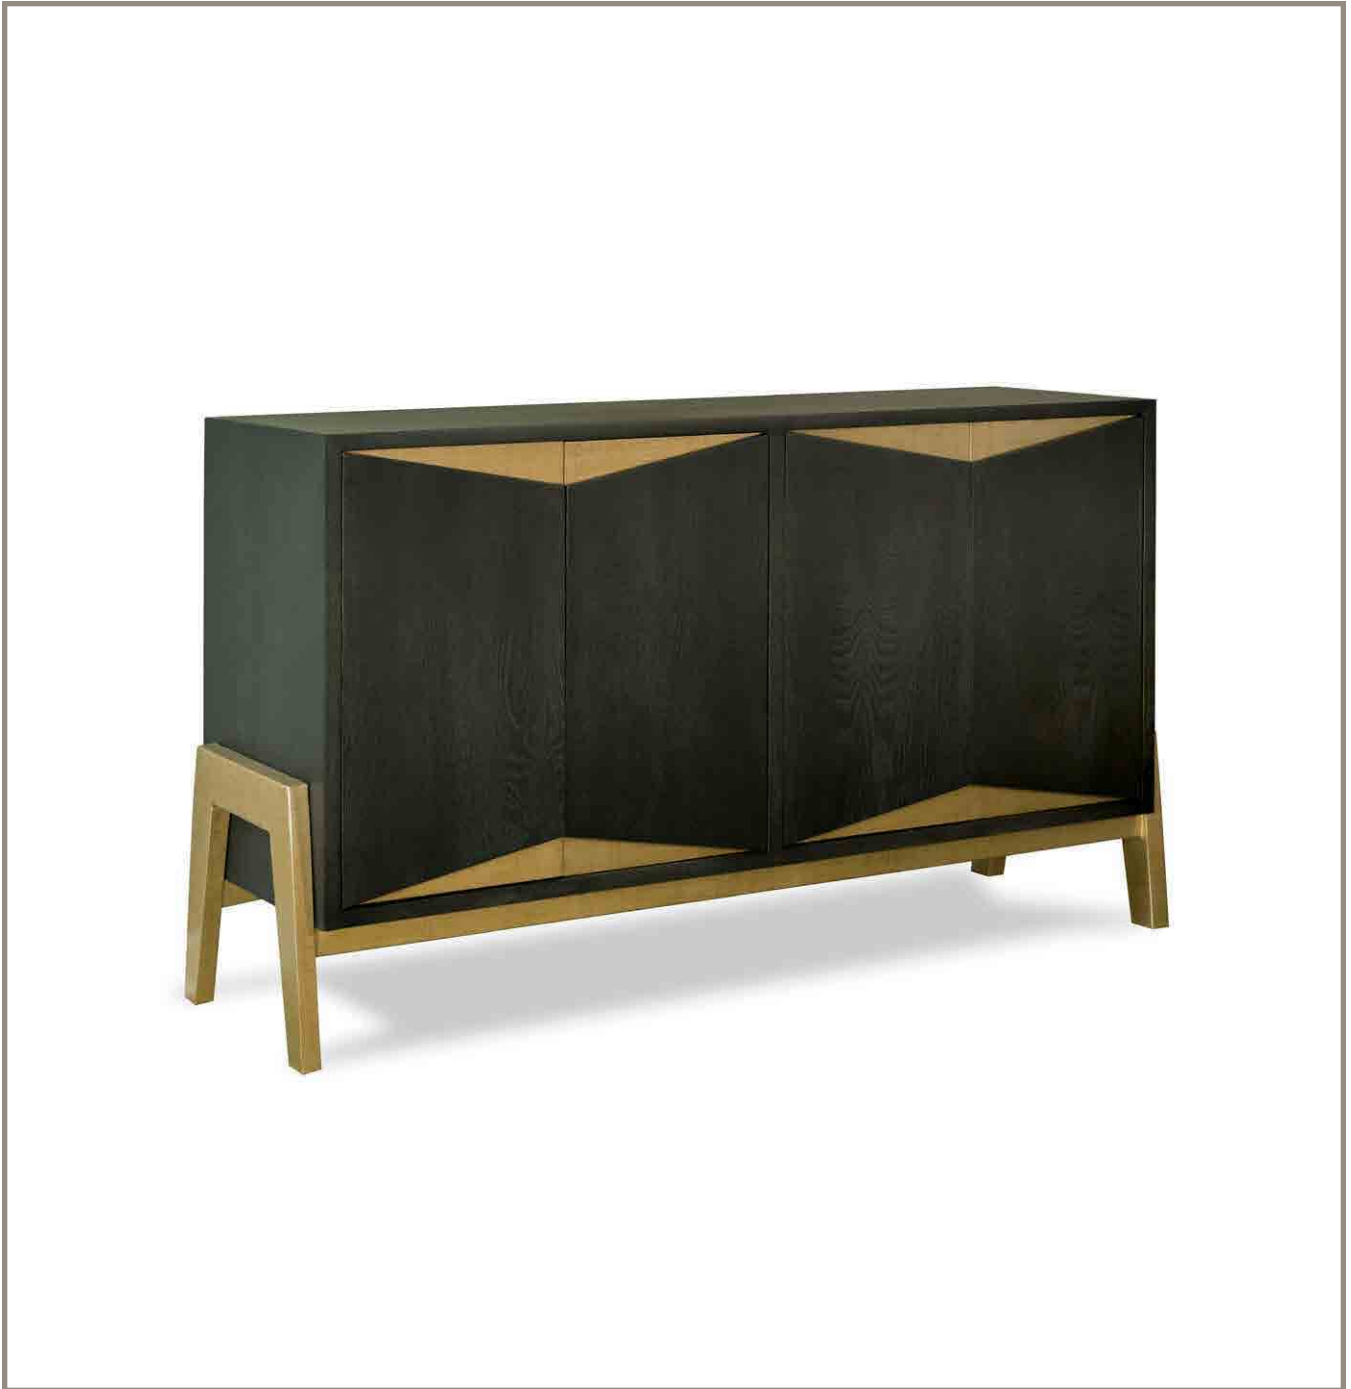

# Aiken DRESSER 19494A

Width: 60" | Height: 34" | Depth: 18"

Premium Wood Species: Oak | Finish: Obsidian Oak | Accents: Champagne | Iron Base: Champagne  
Touch Latch Doors | Adjustable Shelves

Available In All OBD Finishes  
Custom Sizes Available