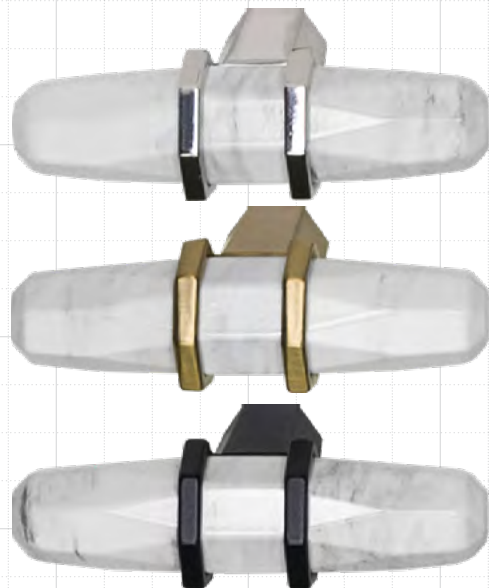

**Carrione 8 3/4" Pull**

OL: 8 3/4"  
 OW: 3/4"  
 P: 1 1/2"  
 BS: 1/2"  
 CC: 6 1/2"

**Carrione 6 1/4" Pull**

OL: 6 1/4"  
 OW: 3/4"  
 P: 1 1/2"  
 BS: 1/2"  
 CC: 3 3/4"

## Carrione Hardware

Available in

- POLISHED NICKEL
- GOLDEN CHAMPAGNE
- BLACK BRONZE

**Carrione Knob**

OL: 2 1/2"  
 OW: 3/4"  
 P: 1 1/2"  
 BS: 1/2"

 = 1/4 Inch