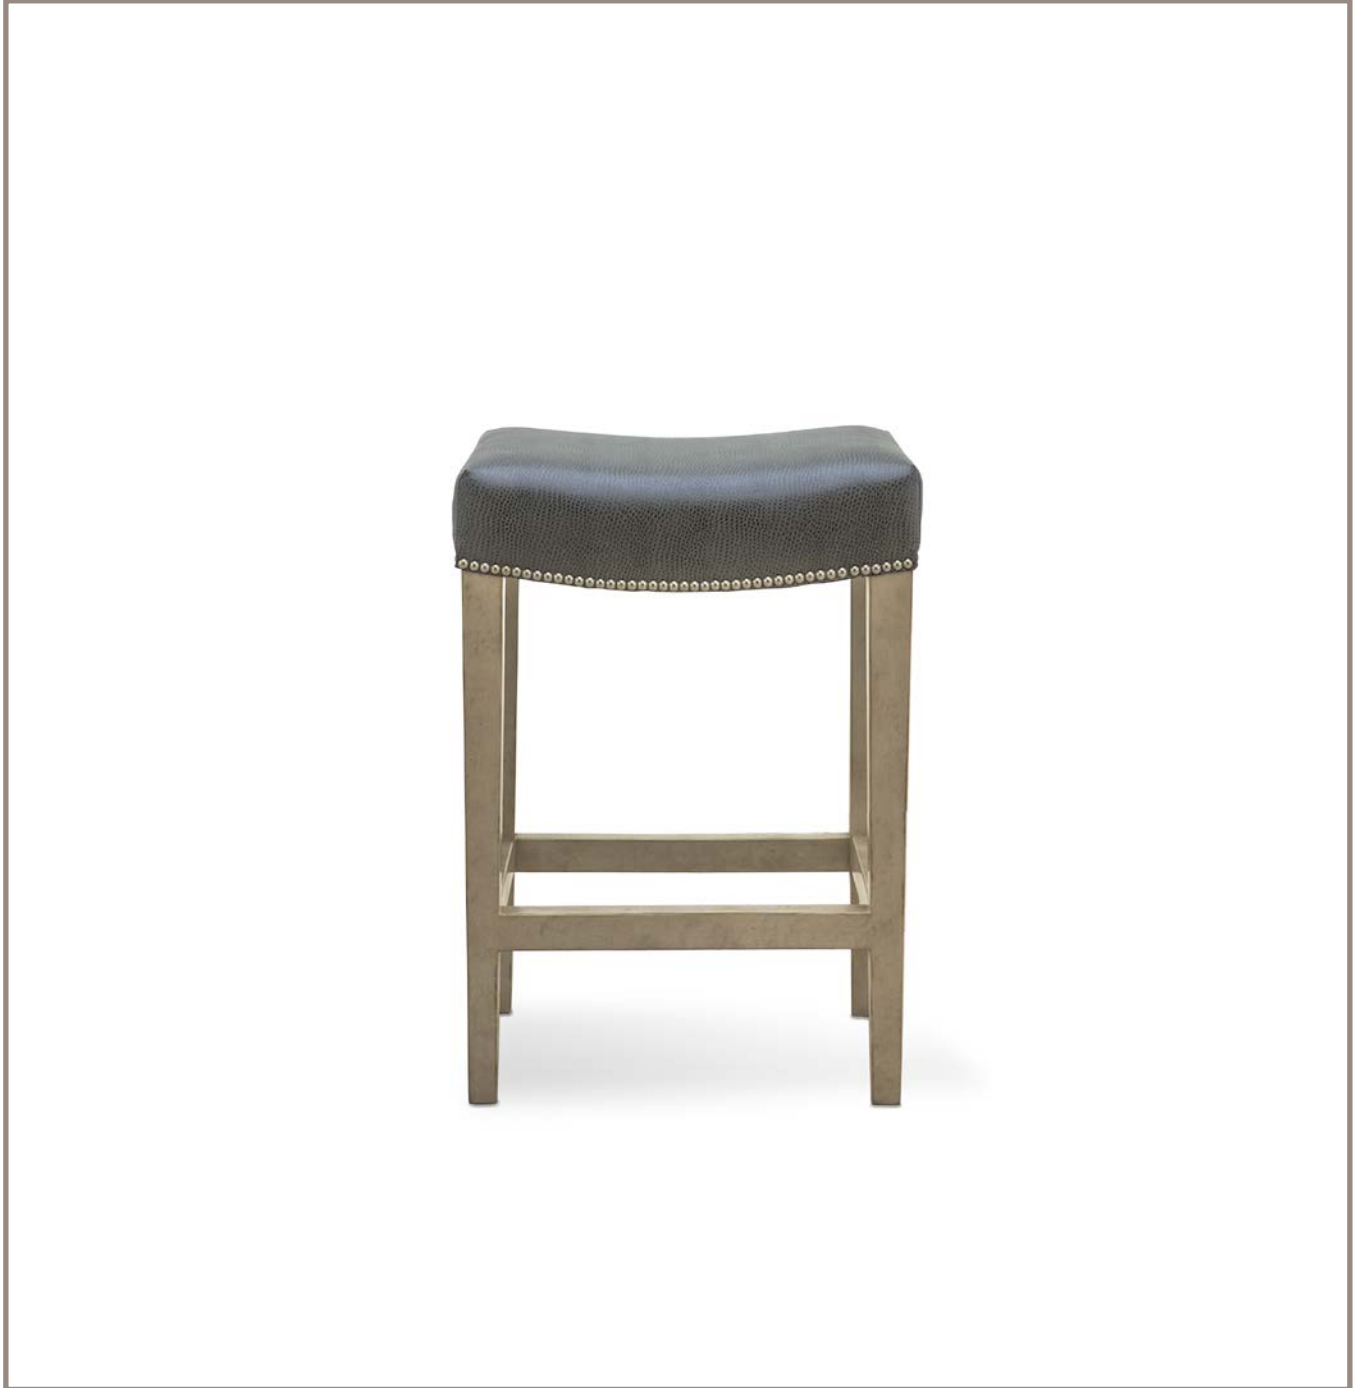

# *Brodie Counter Stool* 11640

Width: 19½" | Depth: 15½" | Seat Height: 24"

*Shown in Tavern Pebble*

*Available in all OBD finishes  
Custom sizes available*

*OldBiscayneDesigns.com  
800-397-5397*