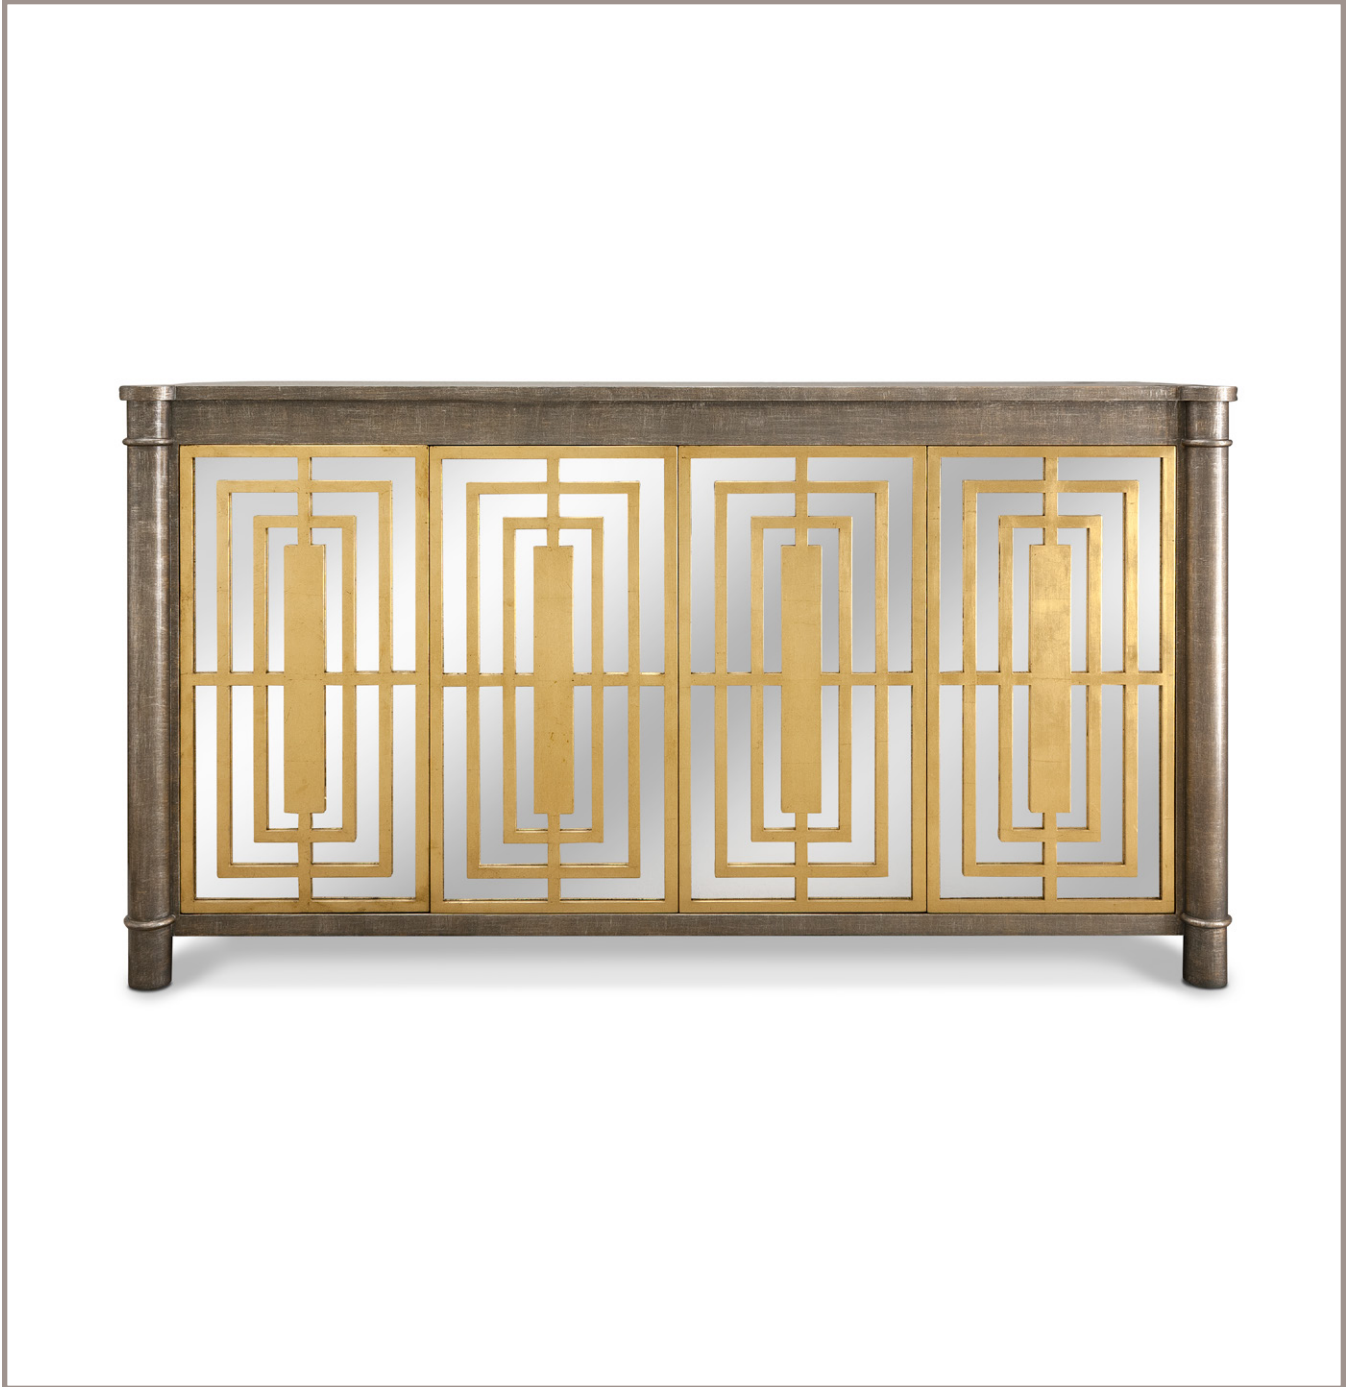

Bao CHEST 16565

Width: 72" | Height: 40" | Depth: 21"

Finish: Greyscape | With Gold Leaf Mullions | Over Antique Mirror | Touch Latch Doors

Interior: Two (2) Sections behind Double Doors | One (1) Adjustable Shelf per Section