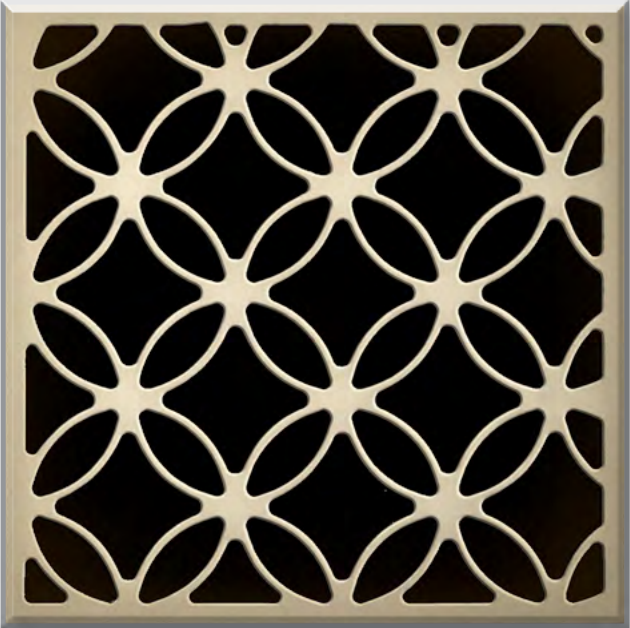

RIPPLE

GROOVY

SMALL WAVE

LARGE WAVE

Multiple Applications: Door Inserts, Back Panels, Drawer Fronts, Overlays

For more information, application, or pricing please contact Customer Service.

OLD BISCAYNE DESIGNS

Sculpted Wood Patterns

FLUTED

LINED UP

DIAMOND

PYRAMID

Multiple Applications: Door Inserts, Back Panels, Drawer Fronts, Overlays

For more information, application, or pricing please contact Customer Service.

OLD BISCAYNE DESIGNS

Sculpted Wood Patterns

HONEYCOMB

HIVE

MAZECRAFT

FLORACITA

Multiple Applications: Door Inserts, Back Panels, Drawer Fronts, Overlays

For more information, application, or pricing please contact Customer Service.

OLD BISCAYNE DESIGNS

Sculpted Wood Patterns

GEO

PISCES

Multiple Applications: Door Inserts, Back Panels, Drawer Fronts, Overlays

For more information, application, or pricing please contact Customer Service.