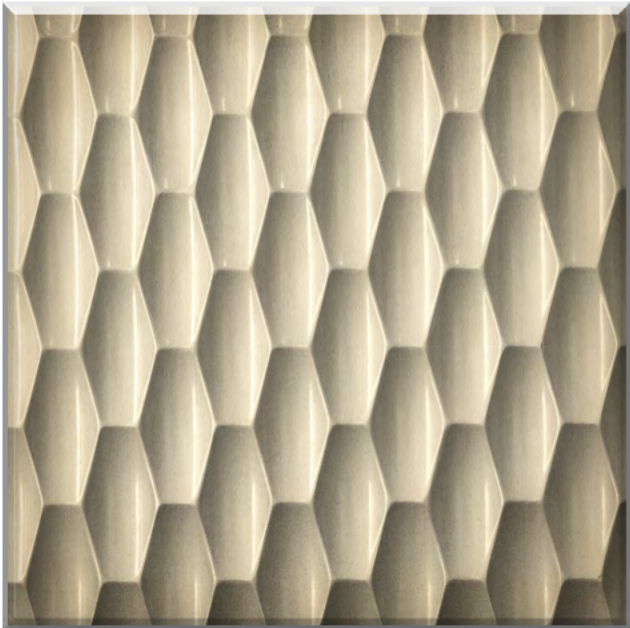

RIPPLE

GROOVY

SMALL WAVE

LARGE WAVE

Multiple Applications: Door Inserts, Back Panels, Drawer Fronts, Overlays

For more information, application, or pricing please contact Customer Service.

OLD BISCAYNE DESIGNS

Sculpted Wood Patterns

FLUTED

LINED UP

DIAMOND

PYRAMID

Multiple Applications: Door Inserts, Back Panels, Drawer Fronts, Overlays

For more information, application, or pricing please contact Customer Service.

OLD BISCAYNE DESIGNS

Sculpted Wood Patterns

HONEYCOMB

HIVE

MAZECRAFT

FLORACITA

Multiple Applications: Door Inserts, Back Panels, Drawer Fronts, Overlays

For more information, application, or pricing please contact Customer Service.