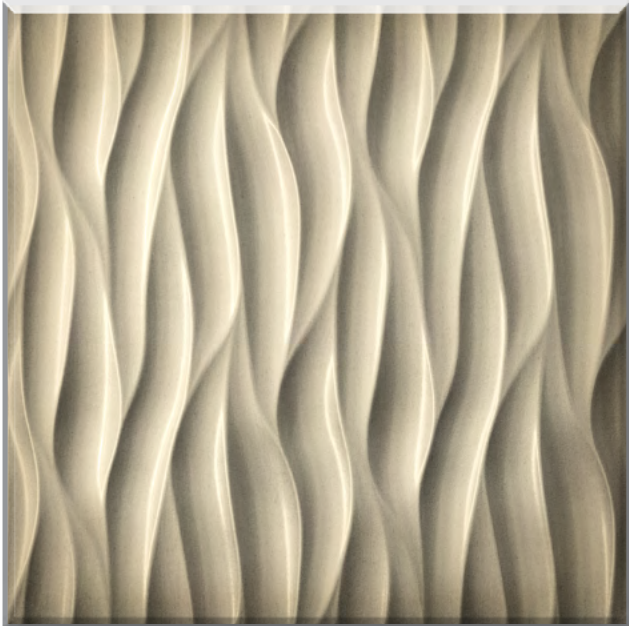

OBD

Biscayne Designs

SCULPTED WOOD

SELECTIONS

Original Designs. Elegant Texture.

| WWW.OLDBISCAYNEDESIGNS.COM |

OLD BISCAYNE DESIGNS

Sculpted Wood Patterns

RIPPLE

GROOVY

SMALL WAVE

LARGE WAVE

Multiple Applications: Door Inserts, Back Panels, Drawer Fronts, Overlays

For more information, application, or pricing please contact Customer Service.

OLD BISCAYNE DESIGNS

Sculpted Wood Patterns

FLUTED

LINED UP

DIAMOND

PYRAMID

Multiple Applications: Door Inserts, Back Panels, Drawer Fronts, Overlays

For more information, application, or pricing please contact Customer Service.