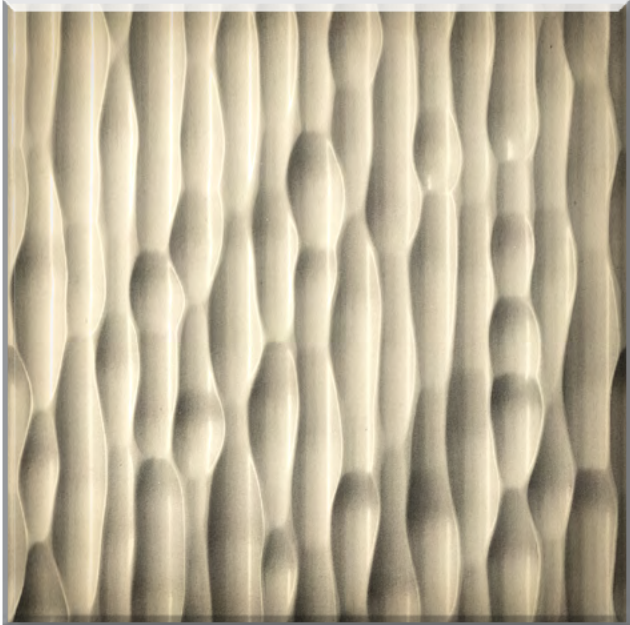

OBD

Biscayne Designs

SCULPTED WOOD

SELECTIONS

Original Designs. Elegant Texture.

| WWW.OLDBISCAYNEDESIGNS.COM |

OLD BISCAYNE DESIGNS

Sculpted Wood Patterns

RIPPLE

GROOVY

SMALL WAVE

LARGE WAVE

Multiple Applications: Door Inserts, Back Panels, Drawer Fronts, Overlays

For more information, application, or pricing please contact Customer Service.

OLD BISCAYNE DESIGNS

Sculpted Wood Patterns

FLUTED

LINED UP

DIAMOND

PYRAMID

Multiple Applications: Door Inserts, Back Panels, Drawer Fronts, Overlays

For more information, application, or pricing please contact Customer Service.