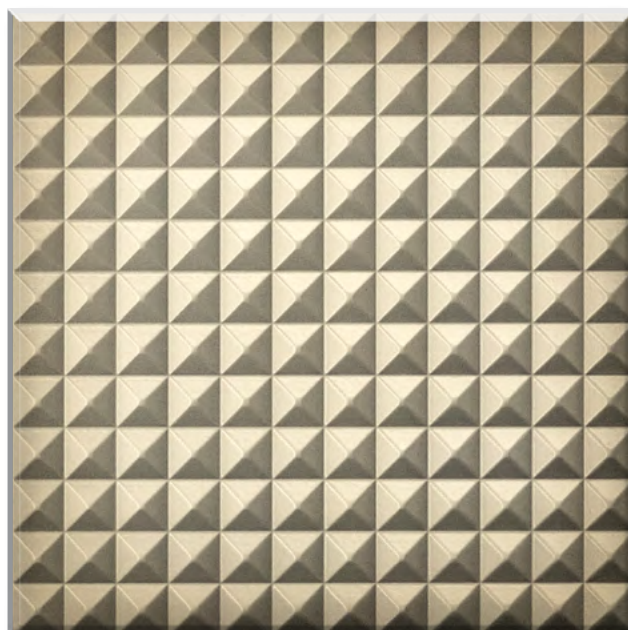

RIPPLE

GROOVY

SMALL WAVE

LARGE WAVE

Multiple Applications: Door Inserts, Back Panels, Drawer Fronts, Overlays

For more information, application, or pricing please contact Customer Service.

OLD BISCAYNE DESIGNS

Sculpted Wood Patterns

FLUTED

LINED UP

DIAMOND

PYRAMID

Multiple Applications: Door Inserts, Back Panels, Drawer Fronts, Overlays

For more information, application, or pricing please contact Customer Service.

OLD BISCAYNE DESIGNS

Sculpted Wood Patterns

HONEYCOMB

HIVE

MAZECRAFT

FLORACITA

Multiple Applications: Door Inserts, Back Panels, Drawer Fronts, Overlays

For more information, application, or pricing please contact Customer Service.