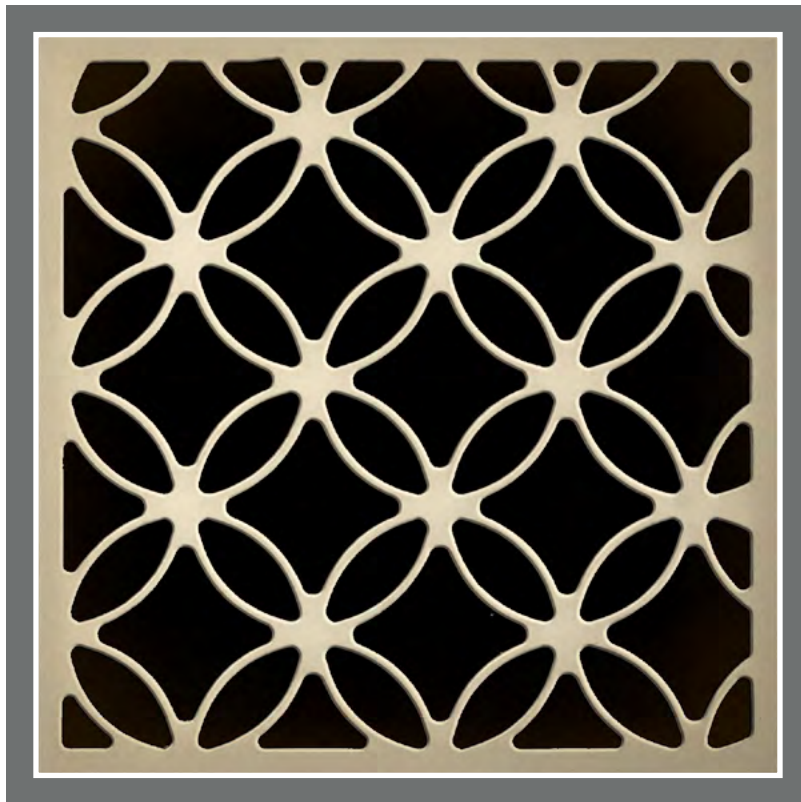

OBD

Biscayne Designs

SCULPTED WOOD

SELECTIONS

Original Designs. Elegant Texture.

| WWW.OLDBISCAYNEDESIGNS.COM |

OLD BISCAYNE DESIGNS

Sculpted Wood Patterns

RIPPLE

GROOVY

SMALL WAVE

LARGE WAVE

Multiple Applications: Door Inserts, Back Panels, Drawer Fronts, Overlays

For more information, application, or pricing please contact Customer Service.

OLD BISCAYNE DESIGNS

Sculpted Wood Patterns

FLUTED

LINED UP

DIAMOND

PYRAMID

Multiple Applications: Door Inserts, Back Panels, Drawer Fronts, Overlays

For more information, application, or pricing please contact Customer Service.