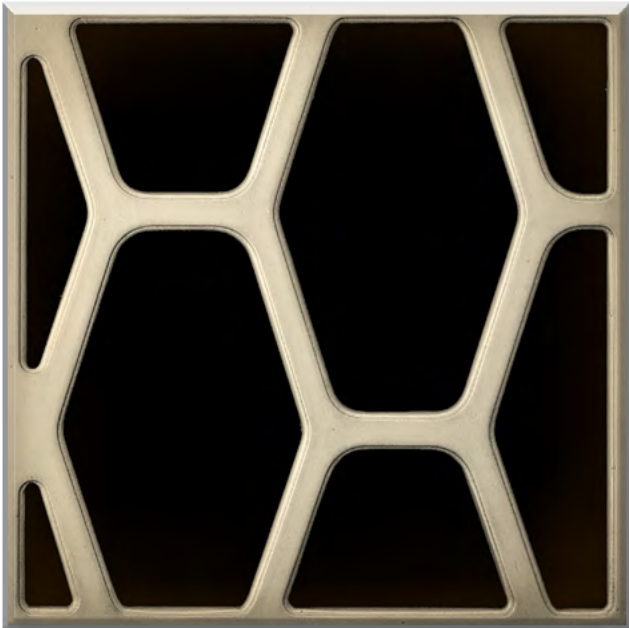

RIPPLE

GROOVY

SMALL WAVE

LARGE WAVE

Multiple Applications: Door Inserts, Back Panels, Drawer Fronts, Overlays

For more information, application, or pricing please contact Customer Service.

OLD BISCAYNE DESIGNS

Sculpted Wood Patterns

FLUTED

LINED UP

DIAMOND

PYRAMID

Multiple Applications: Door Inserts, Back Panels, Drawer Fronts, Overlays

For more information, application, or pricing please contact Customer Service.

OLD BISCAYNE DESIGNS

Sculpted Wood Patterns

HONEYCOMB

HIVE

MAZECRAFT

FLORACITA

Multiple Applications: Door Inserts, Back Panels, Drawer Fronts, Overlays

For more information, application, or pricing please contact Customer Service.