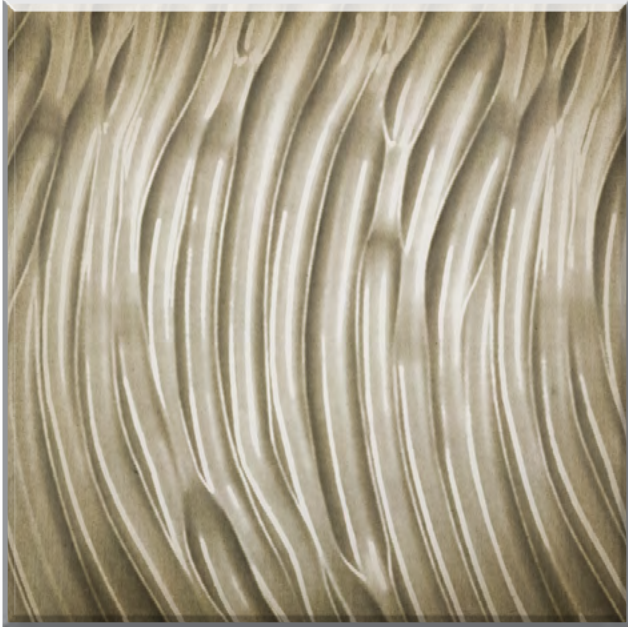

RIPPLE

GROOVY

SMALL WAVE

LARGE WAVE

Multiple Applications: Door Inserts, Back Panels, Drawer Fronts, Overlays

For more information, application, or pricing please contact Customer Service.

OLD BISCAYNE DESIGNS

Sculpted Wood Patterns

FLUTED

LINED UP

DIAMOND

PYRAMID

Multiple Applications: Door Inserts, Back Panels, Drawer Fronts, Overlays

For more information, application, or pricing please contact Customer Service.

OLD BISCAYNE DESIGNS

Sculpted Wood Patterns

HONEYCOMB

HIVE

MAZECRAFT

FLORACITA

Multiple Applications: Door Inserts, Back Panels, Drawer Fronts, Overlays

For more information, application, or pricing please contact Customer Service.

OLD BISCAYNE DESIGNS

Sculpted Wood Patterns

GEO

PISCES

Multiple Applications: Door Inserts, Back Panels, Drawer Fronts, Overlays

For more information, application, or pricing please contact Customer Service.