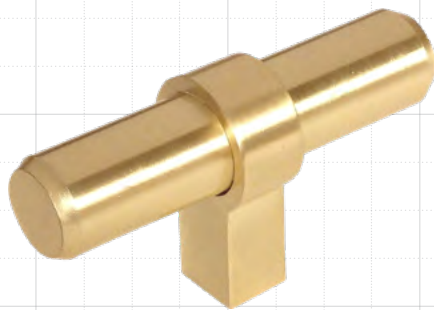

## Escobar Pulls & Knobs

AVAILABLE IN:

- Brushed Antique Brass,
- Brushed Brass
- Oil Rubbed Bronze
- & Satin Nickel

## Escobar 9" Pull

OL: 6 1/2" OW: 3/4" P: 1 1/4"

BS: 3/8" CC: 7 1/2"

## Escobar 6 1/2" Pull

OL: 6 1/2" OW: 3/4" P: 1 1/4"

BS: 3/8" CC: 5"

## Escobar 4 1/2" Pull

OL: 4 1/2" OW: 3/4" P: 1 1/4"

BS: 3/8" CC: 3"