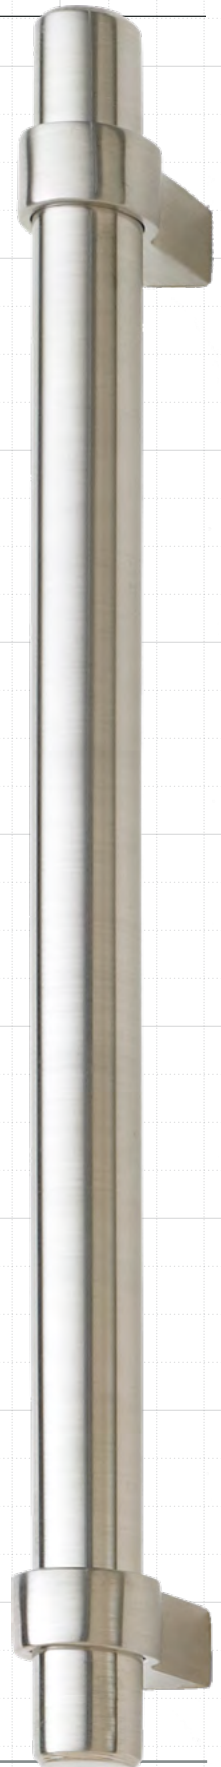

OL Overall Length
OW Overall Width
P Projection
BS Base Square
CC Center to Center

= 1/4 Inch