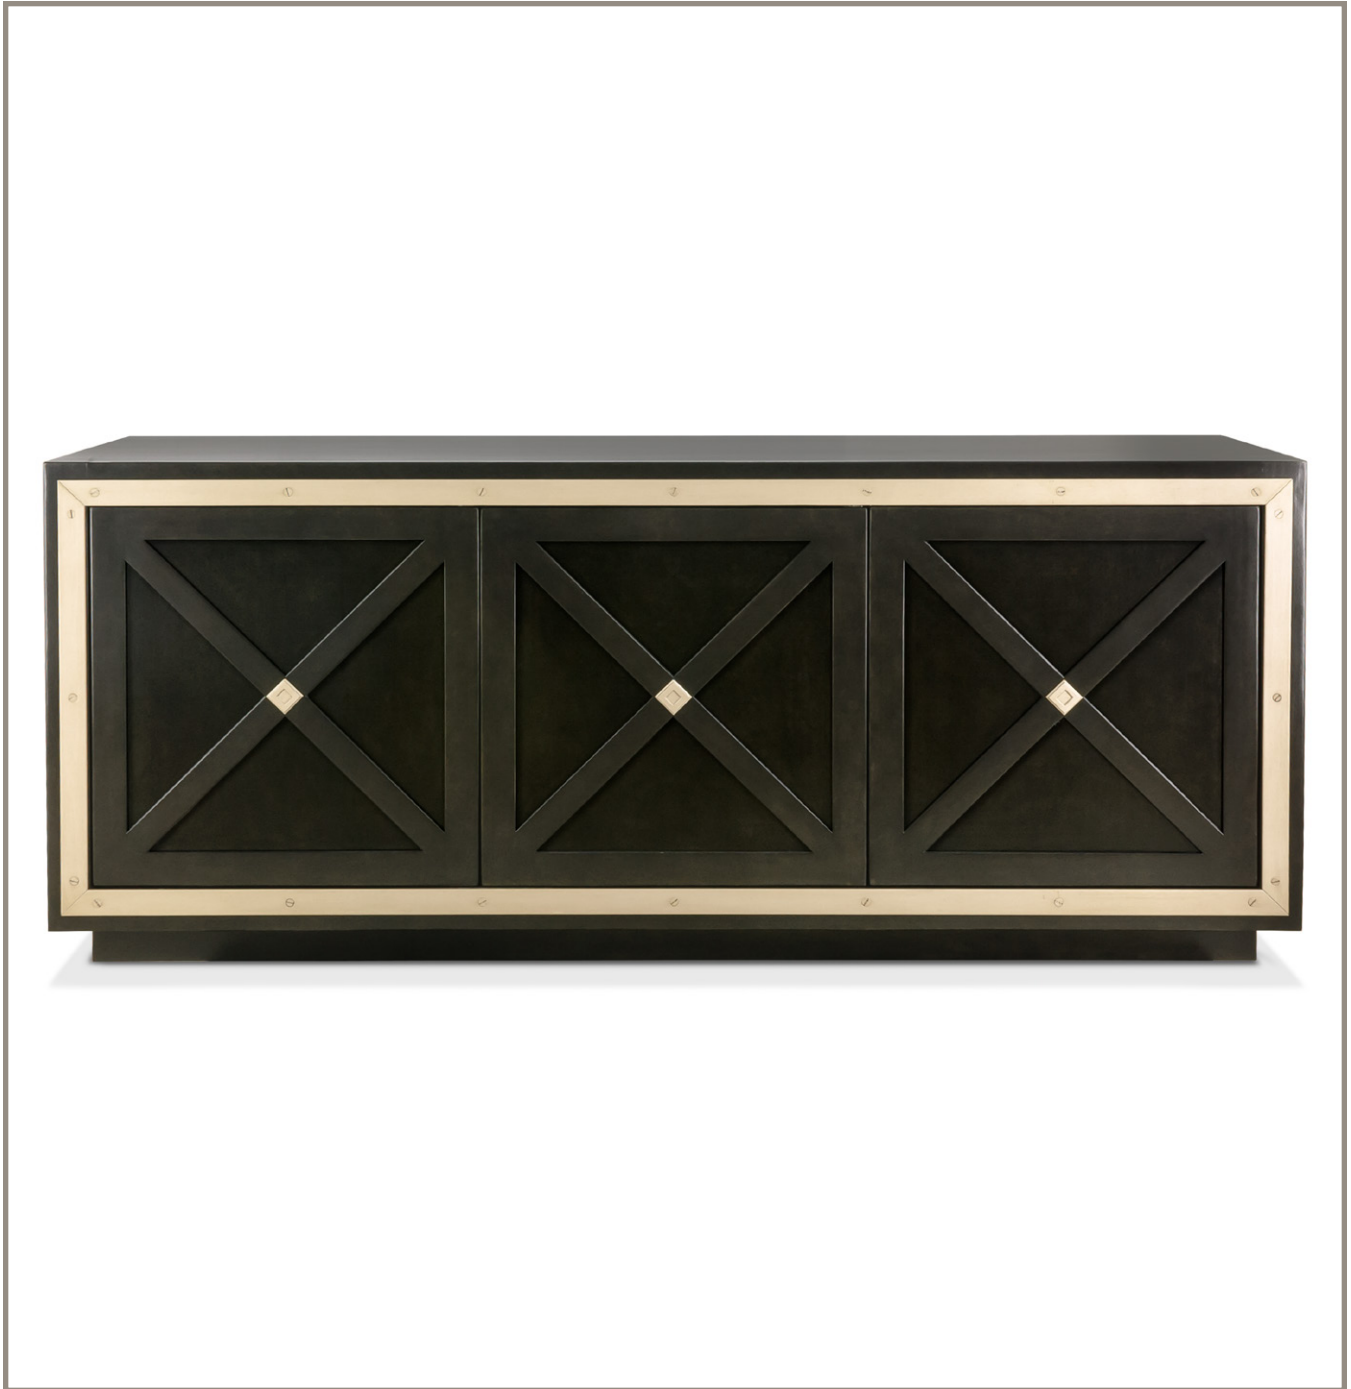

Thalia CREDENZA 13652A

Width: 72" | Height: 30" | Depth: 18"

Finish: Tavern Charcoal · Metal Trim: Metallic Mica · Three (3) Touch Latch Doors ·

Interior: One (1) Double Door 44 W Compartment with One (1) Adjustable Shelf

& One (1) Single Door 22 W Compartment with One (1) Adjustable Shelf

Available In All OBD Finishes

Custom Sizes Available

OldBiscayneDesigns.com
(800) 397.5397