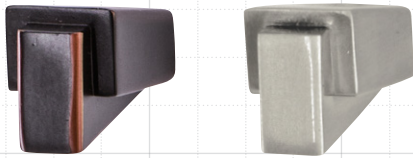

OLD BISCAYNE DESIGNS

Hardware

Arlie Knob

OIL RUBBED BRONZE
& SATIN NICKEL

OL: 3/4" OW: 5/8" P: 1 1/4"

BL: 3/8" BW: 5/8"

OL Overall Length
OW Overall Width
P Projection
BS Base Square
BD Base Diameter
CC Center to Center

Arlie 4" Pull

OIL RUBBED BRONZE
& SATIN NICKEL

OL: 4 3/8" OW: 3/4" P: 1 1/4"

BL: 3/8" BW: 3/4" CC: 3 3/4"

Arlie 13" Pull OIL RUBBED BRONZE & SATIN NICKEL

OL: 13 1/4" OW: 1" P: 1 3/4" BL: 3/4" BW: 1" CC: 12"