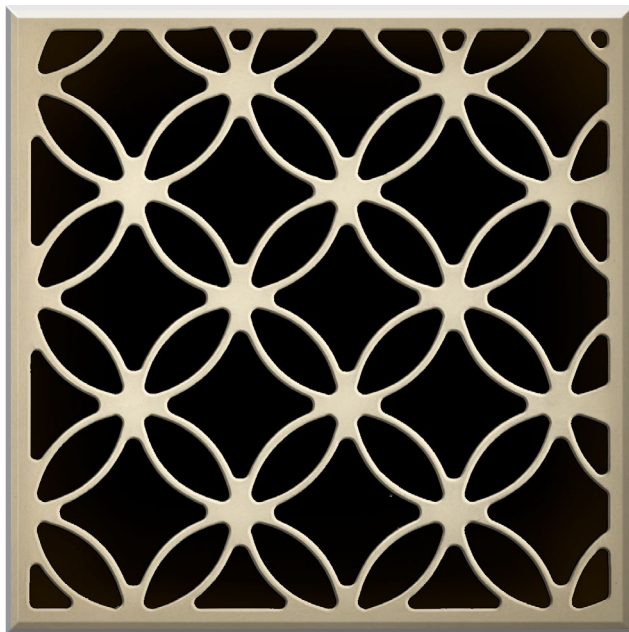

OLD BISCAYNE DESIGNS

Sculpted Wood Patterns

HONEYCOMB

HIVE

MAZECRAFT

FLORACITA

Multiple Applications: Door Inserts, Back Panels, Drawer Fronts, Overlays

For more information, application, or pricing please contact Customer Service.