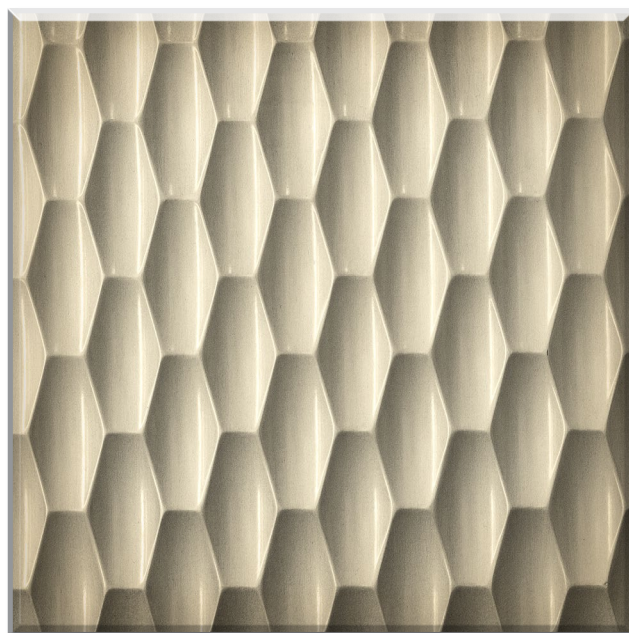

OLD BISCAYNE DESIGNS

Sculpted Wood Patterns

HONEYCOMB

HIVE

MAZECRAFT

FLORACITA

Multiple Applications: Door Inserts, Back Panels, Drawer Fronts, Overlays

For more information, application, or pricing please contact Customer Service.