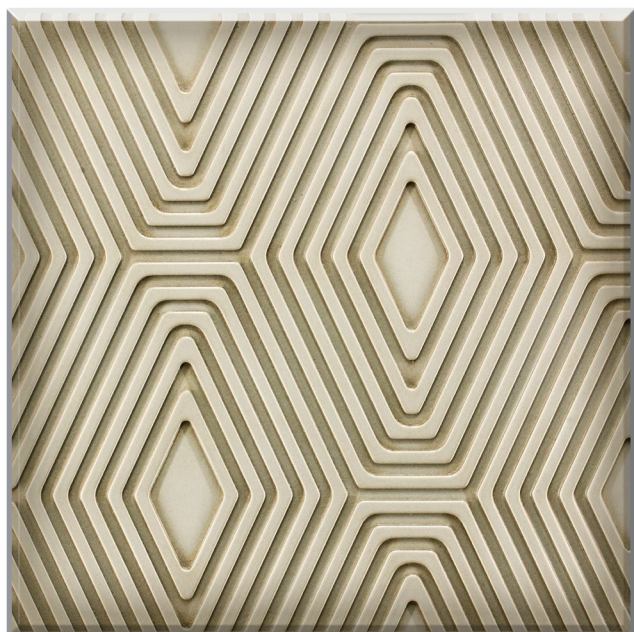

OLD BISCAYNE DESIGNS

Sculpted Wood Patterns

HONEYCOMB

HIVE

MAZECRAFT

FLORACITA

Multiple Applications: Door Inserts, Back Panels, Drawer Fronts, Overlays

For more information, application, or pricing please contact Customer Service.