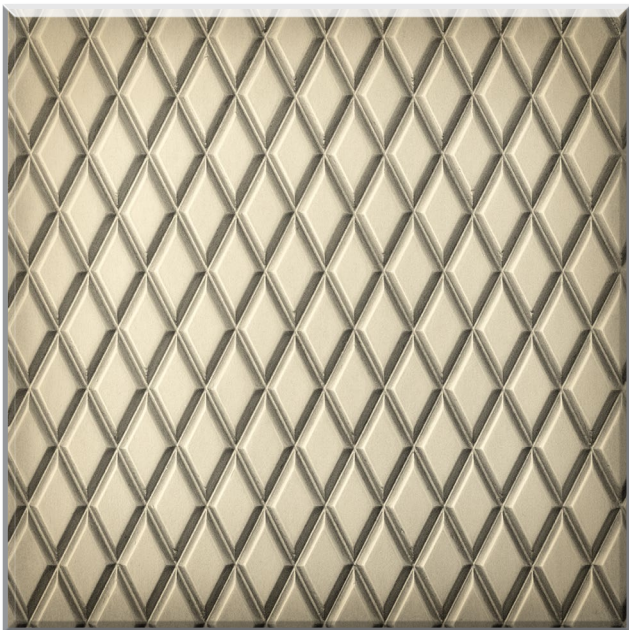

## Sculpted Wood Patterns

---

FLUTED

LINED UP

DIAMOND

PYRAMID

Multiple Applications: Door Inserts, Back Panels, Drawer Fronts, Overlays

For more information, application, or pricing please contact Customer Service.