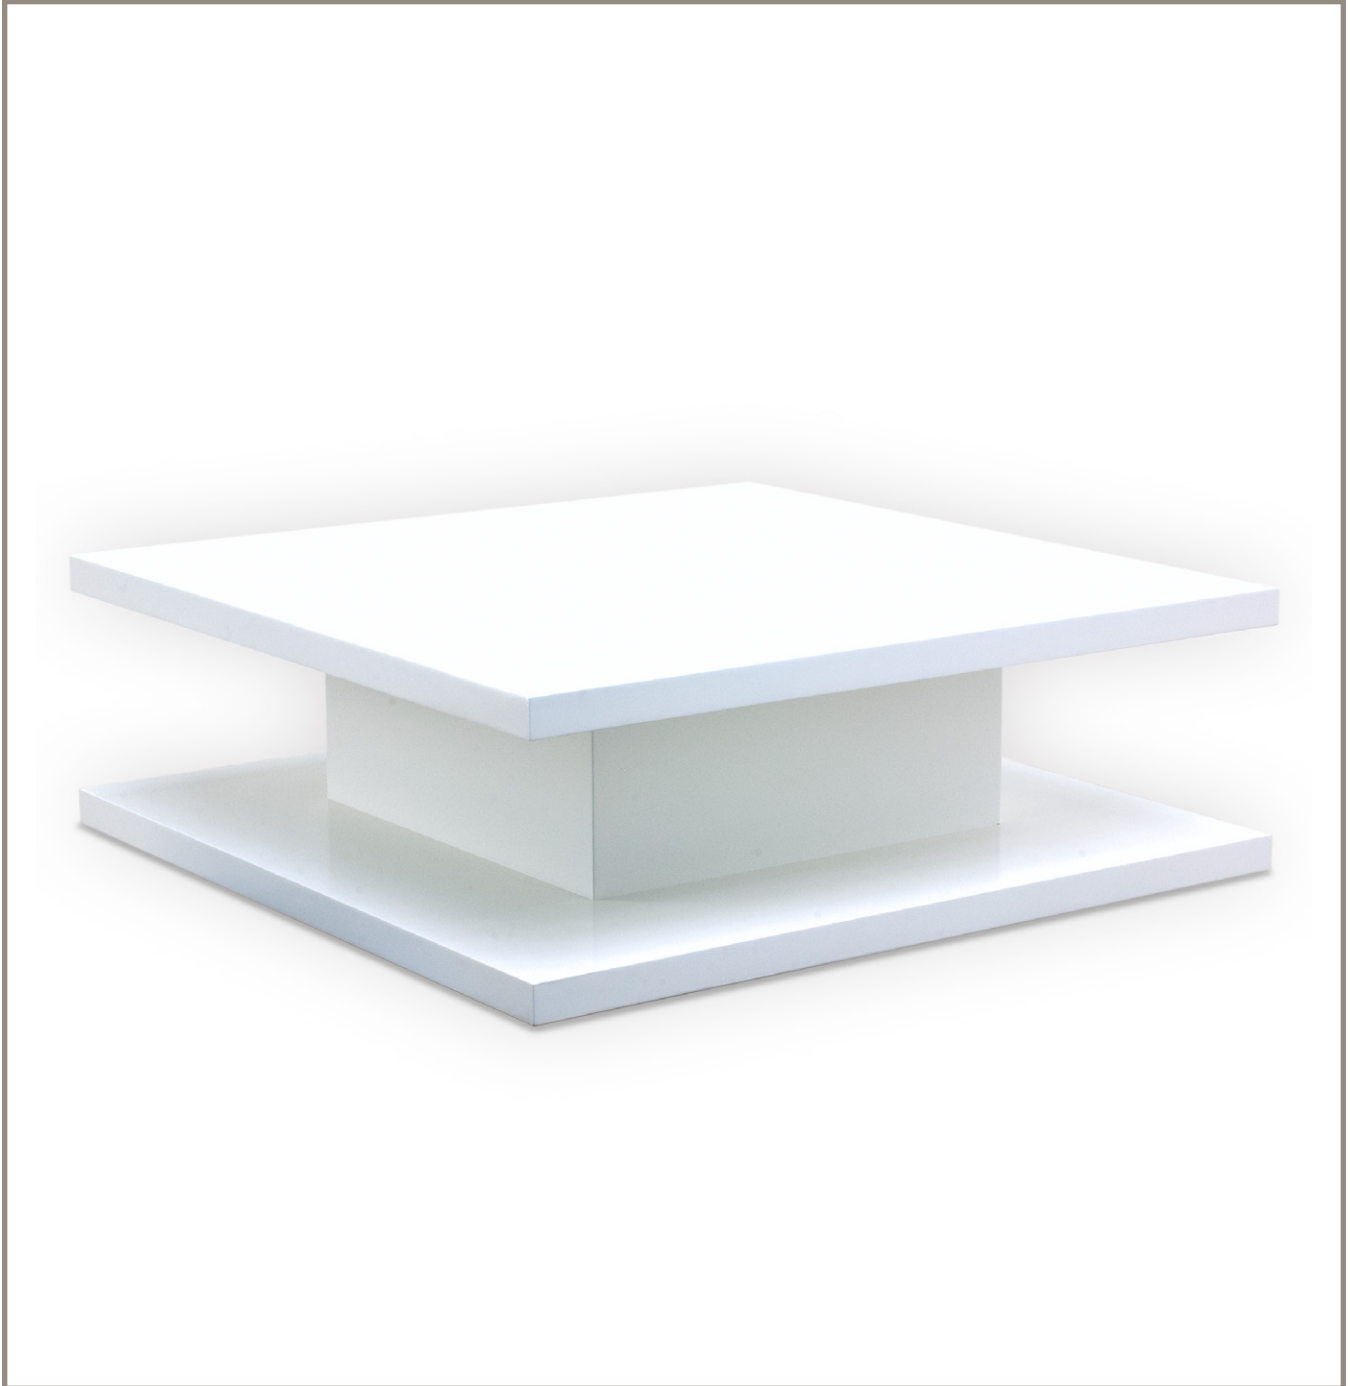

Mirna Cocktail 13105A

Width: 46" | Height: 16" | Depth: 46"

Finish: Custom White Finish with High Gloss

Available in all OBD finishes

Custom sizes available

[OldBiscayneDesigns.com](http://OldBiscayneDesigns.com)