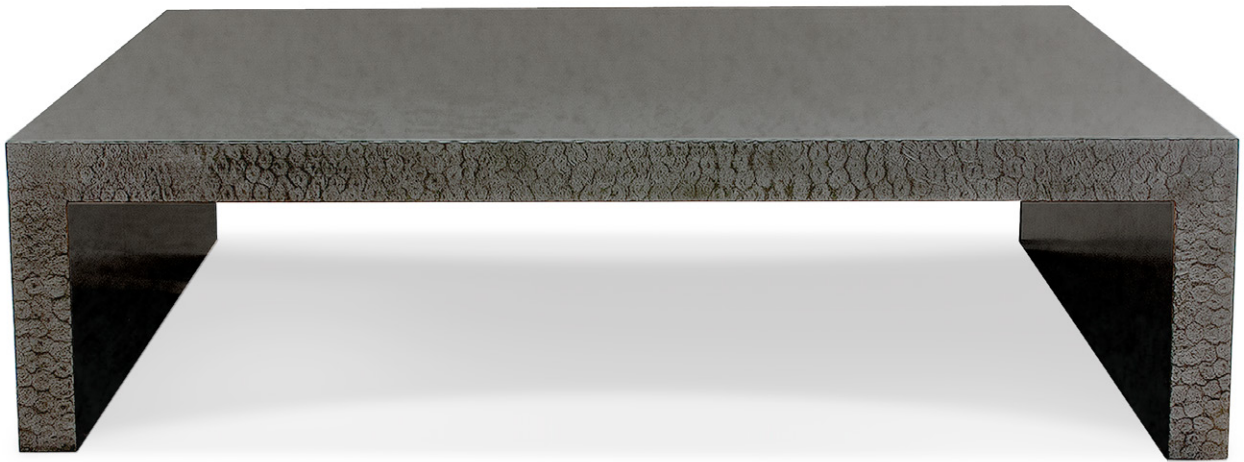

Cyless Cocktail 12563

Width: 72" | Height: 18" | Depth: 48"

Wood Species: Walnut · Wood Finish: Tavern Charcoal · With Metal Finish Trim: Antique Pewter

Available in all OBD finishes
Custom sizes available