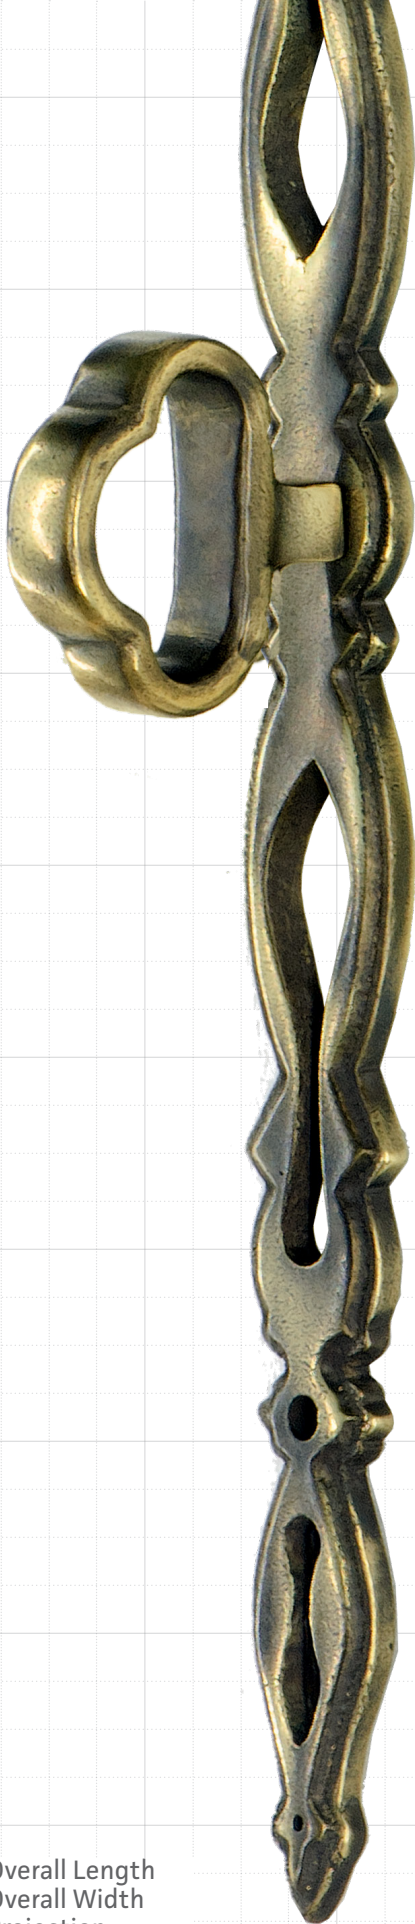

OLD BISCAYNE DESIGNS

Monique 15" Door Pulls

ANTIQUE BRONZE
& ANTIQUE SILVER

OL: 14 5/8" OW: 1 1/4"

P: 2 1/4" CC: 9 1/4"

OL Overall Length
OW Overall Width
P Projection
CC Center to Center

 = 1/4 Inch