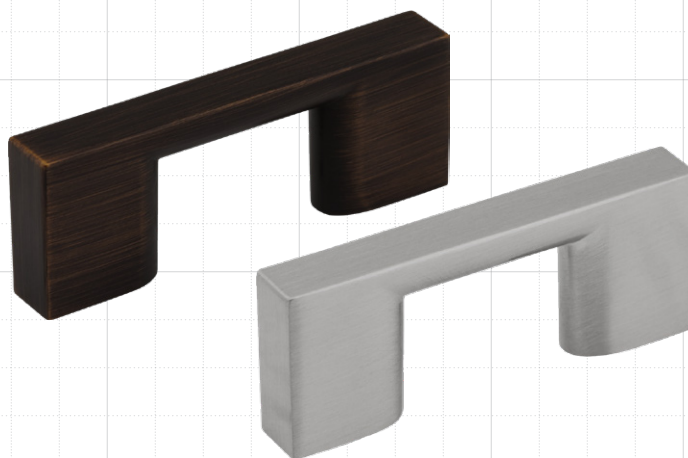

Sutton 6" Pull

BRUSHED OIL RUBBED BRONZE &
SATIN NICKEL

OL: 6" OW: 3/8" P: 1" BL: 3/4" CC: 5"

OL	Overall Length
OW	Overall Width
P	Projection
BL	Base Length
CC	Center to Center

Sutton Knob

BRUSHED OIL RUBBED BRONZE & SATIN NICKEL

OL: 2 1/4" OW: 3/8" P: 1" BL: 5/8" CC: 1 1/4"

Sutton 11 1/2" Pull

BRUSHED OIL RUBBED BRONZE & SATIN NICKEL

OL: 11 1/2" OW: 3/8" P: 1" BL: 1" CC: 10"

 = 1/4 Inch