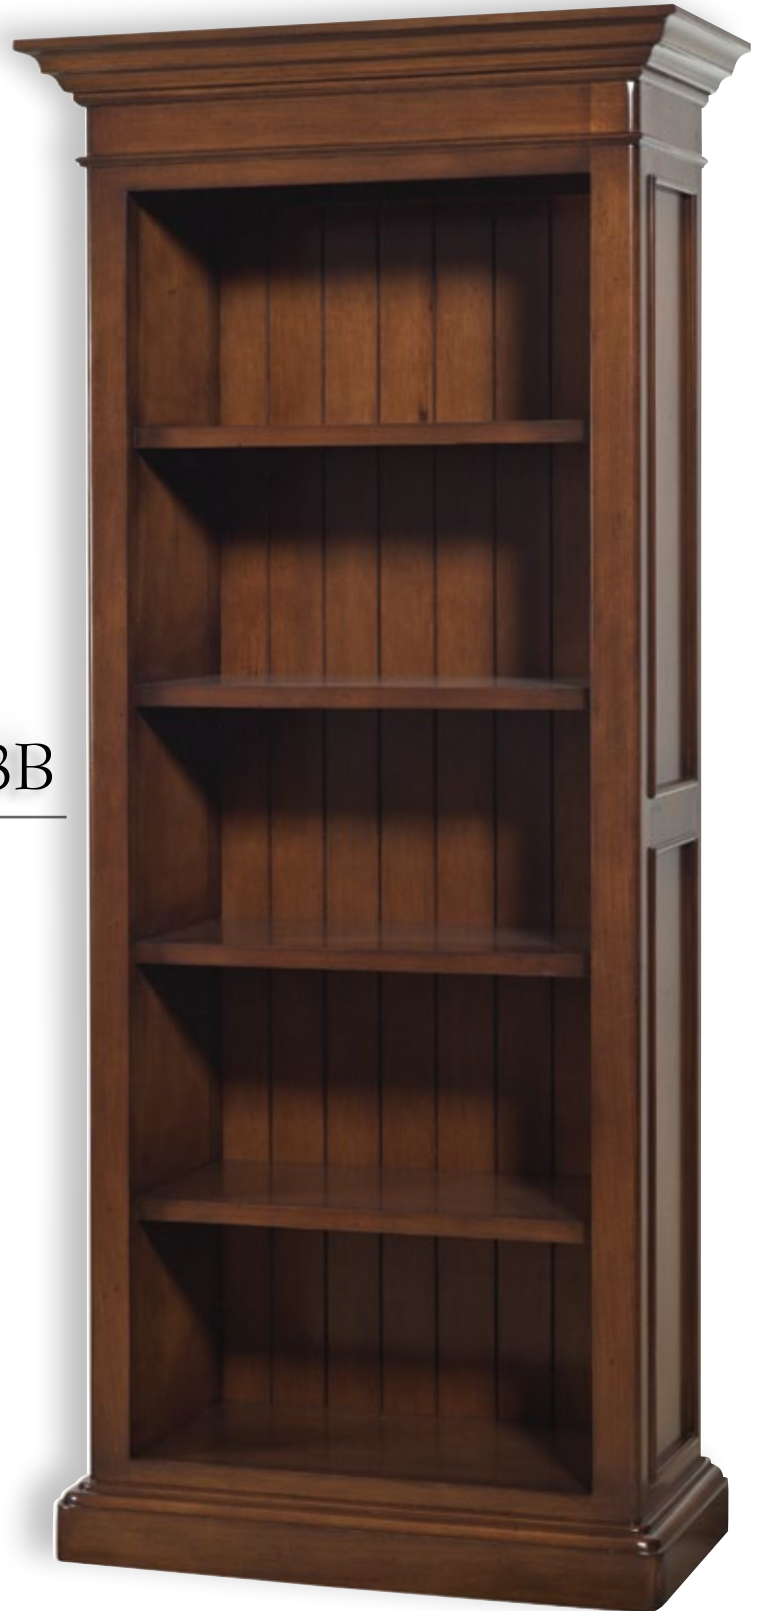

Old Biscayne Designs

Emanuel Bookcase 7633B

W: 40" | H: 92" | D: 19"

Shown in French Cherry

Available in all OBD Finishes

Custom Sizes Available