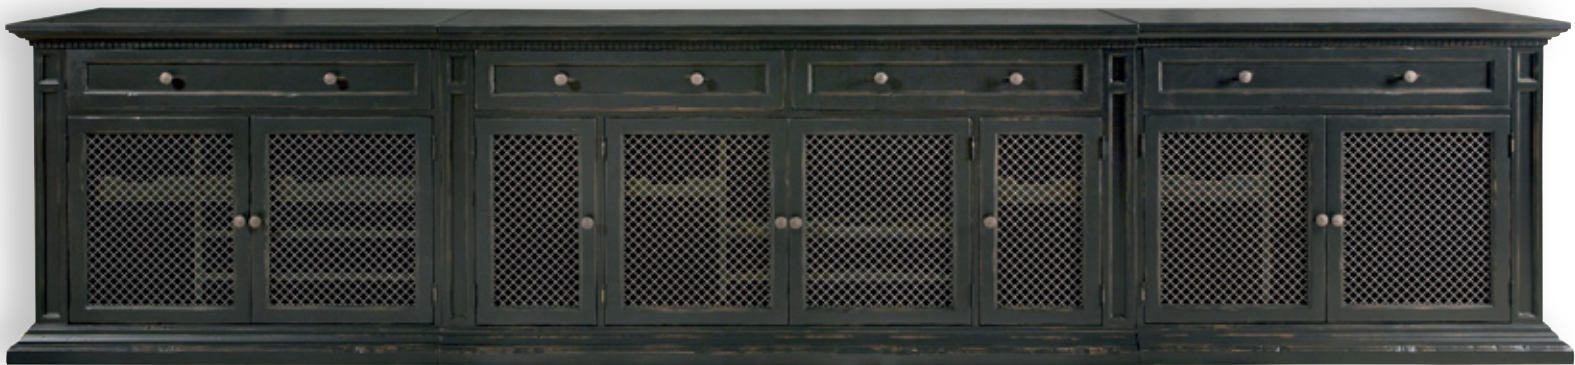

# Old Biscayne Designs

---

## Estrella Media Center 2066A

---

W: 164" | H: 37" | D: 26"

*Shown in Distressed Black  
w/ Avery Wire*

*Available in all OBD Finishes*

*Custom Sizes Available*