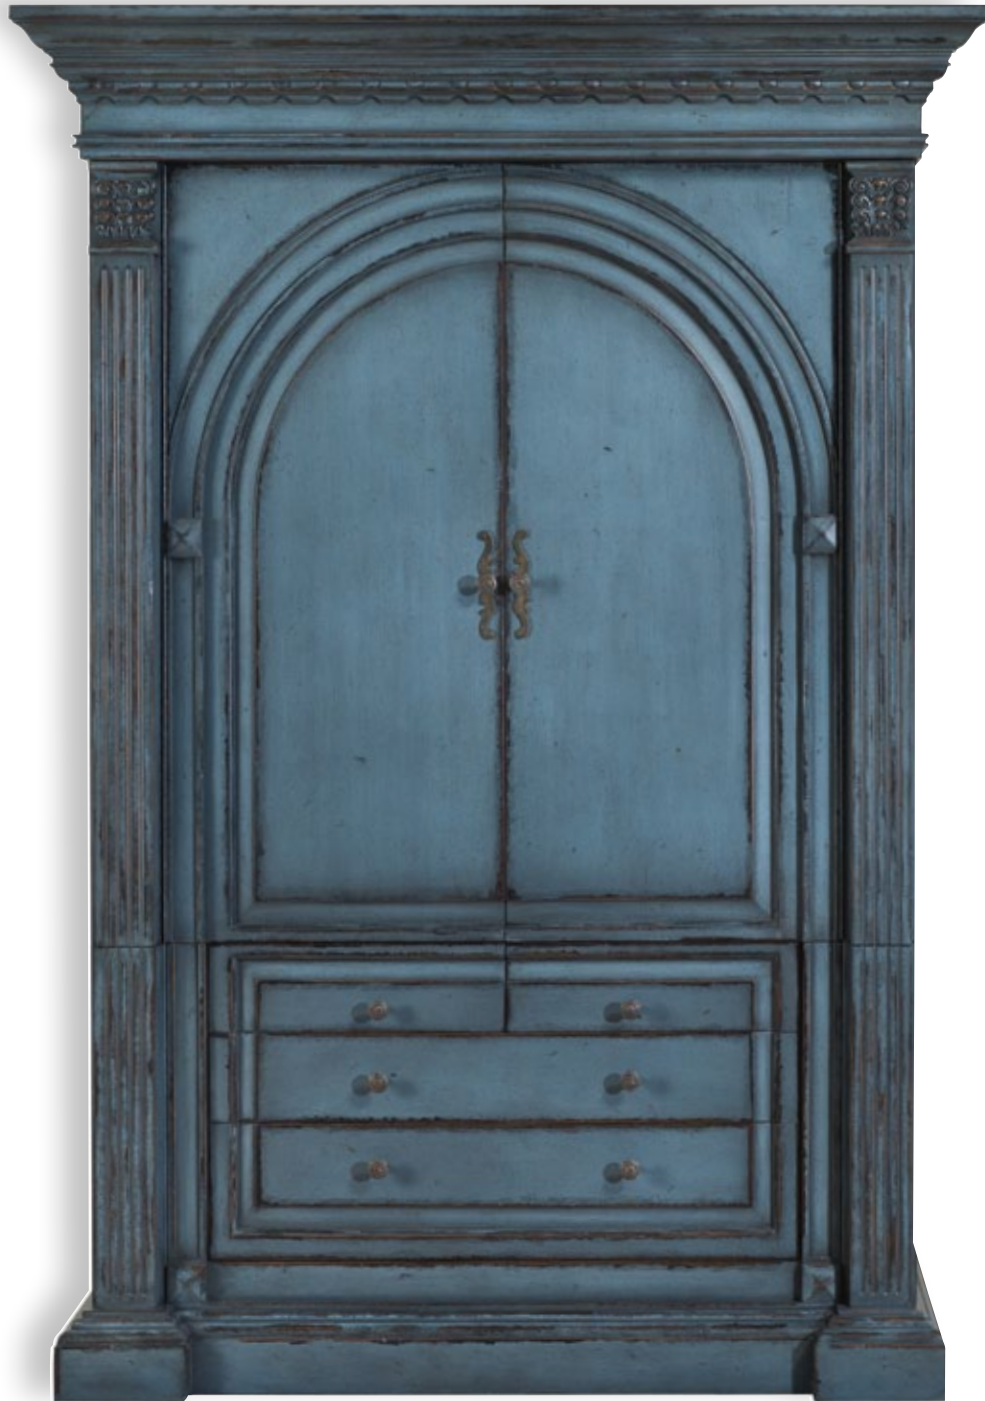

# Old Biscayne Designs

---

## Edwin Armoire 7649D

---

W: 59" | H: 84" | D: 28"

*Shown in Vintage Blue/Black  
Hardware: Louis Backplate w/ Knob*

*Available in all OBD Finishes*

*Custom Sizes Available*