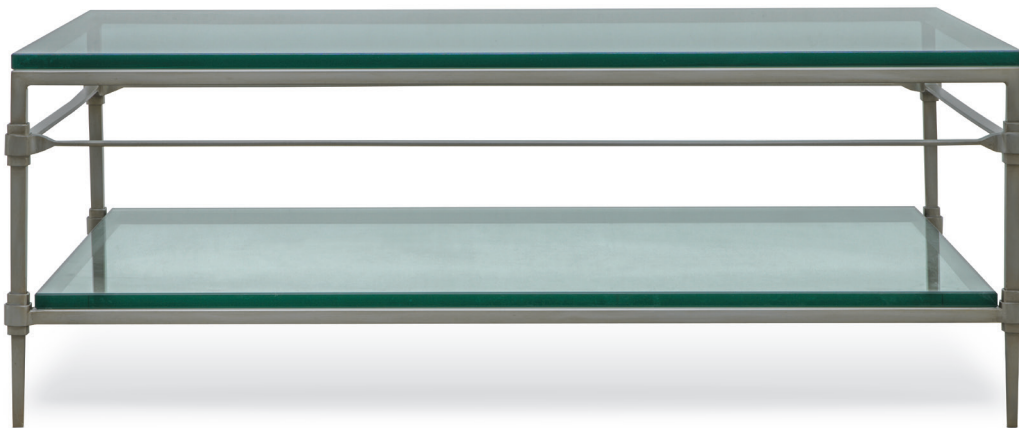

Brie Cocktail Table 11612A

Width: 48" | Height: 18" | Depth: 30"

Shown in Metallic Starlight with Glass Top and Shelf

*Available in all OBD finishes
Custom sizes available*

*OldBiscayneDesigns.com
800-397-5397*