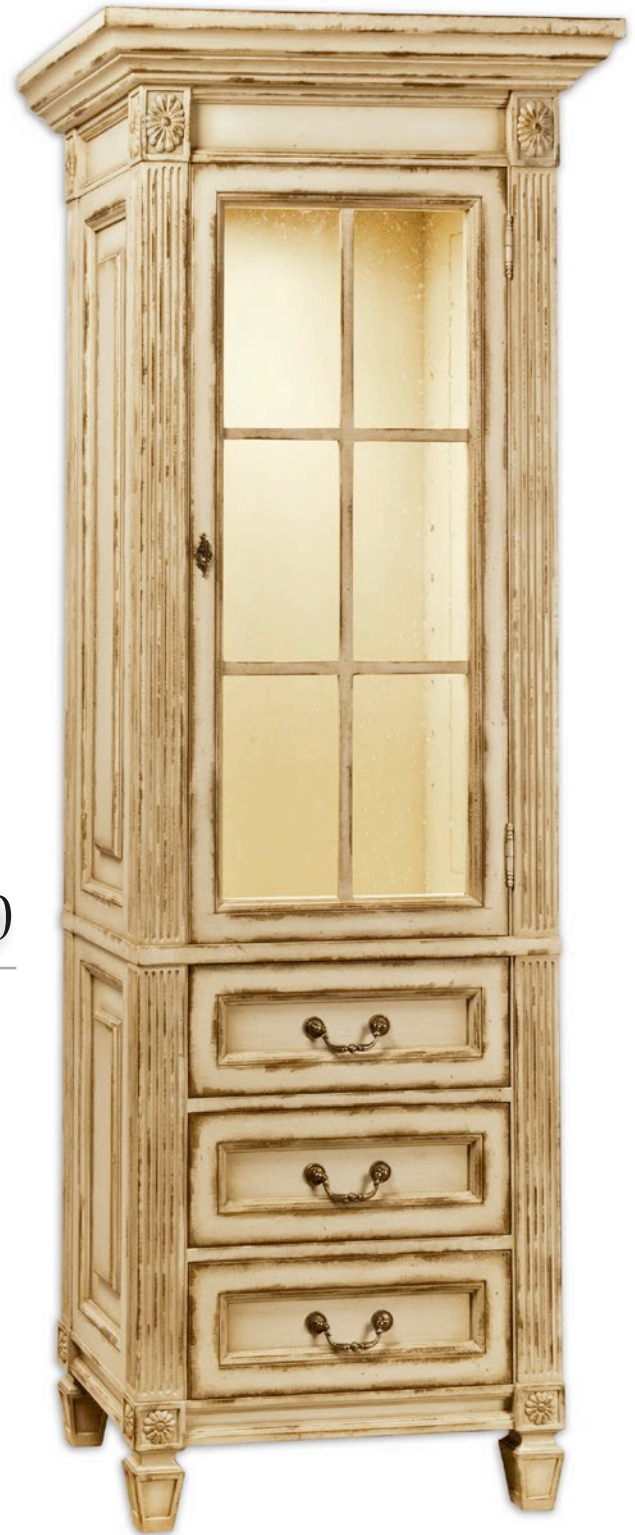

Old Biscayne Designs

Vanessa Lingerie Chest 10010

W: 29" | H: 78" | D: 21"

Shown in Vintage Ivory w/Seeded Glass

Available in all OBD Finishes

Custom Sizes Available