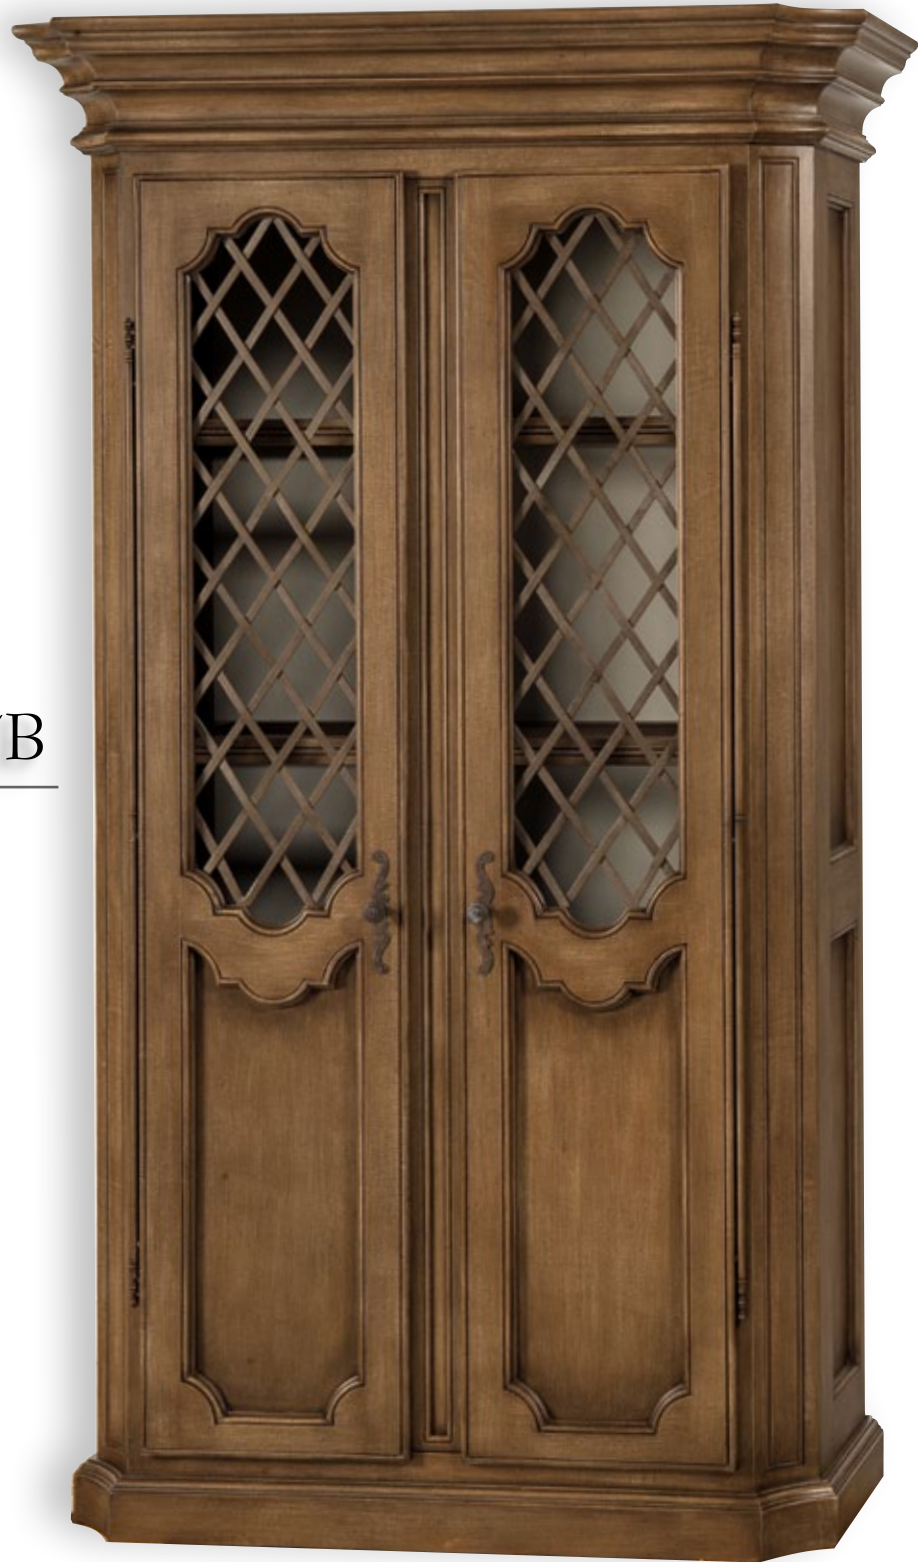

Old Biscayne Designs

Desiree Cabinet 9687B

W: 48" | H: 84" | D: 20"

Shown in Dark Walnut

Available in all OBD Finishes

Custom Sizes Available