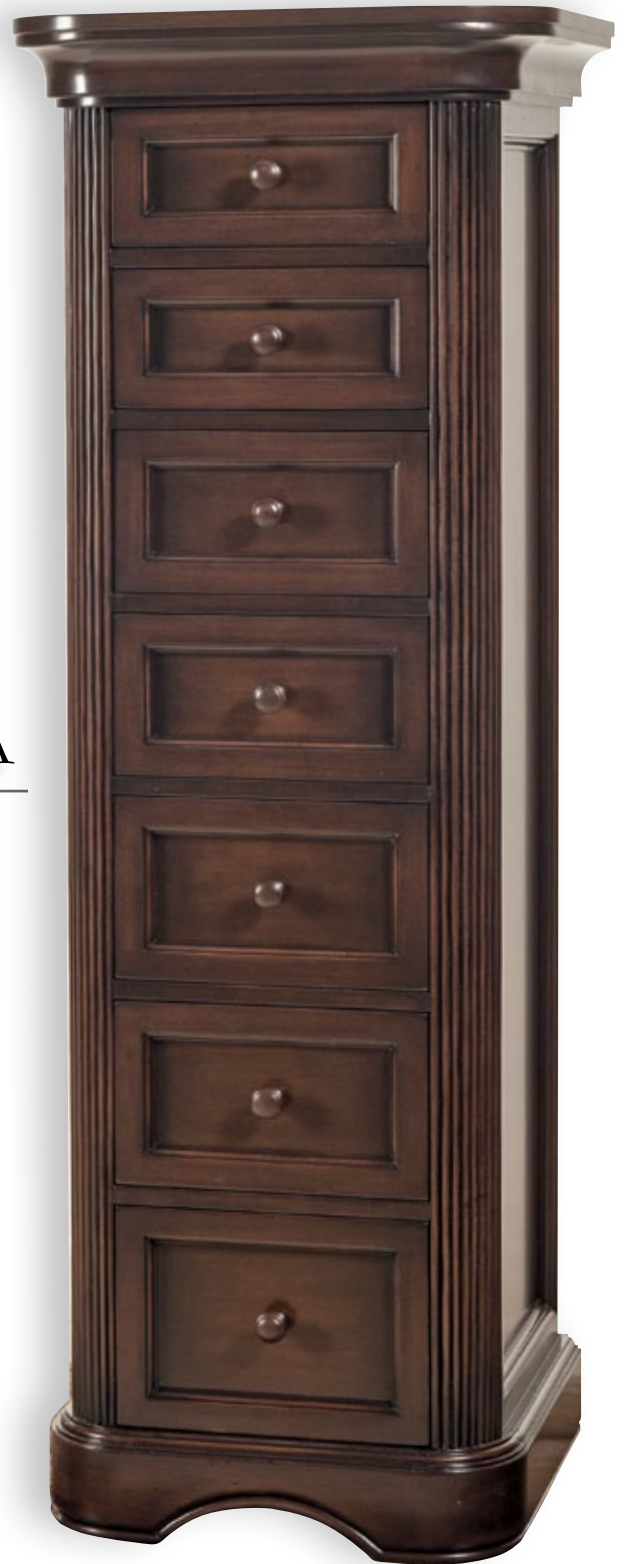

# Old Biscayne Designs

---

## Serena Lingerie Chest 9552A

---

W: 23" | H: 65" | D: 21"

*Shown in Dark Walnut*

*Available in all OBD Finishes*

*Custom Sizes Available*