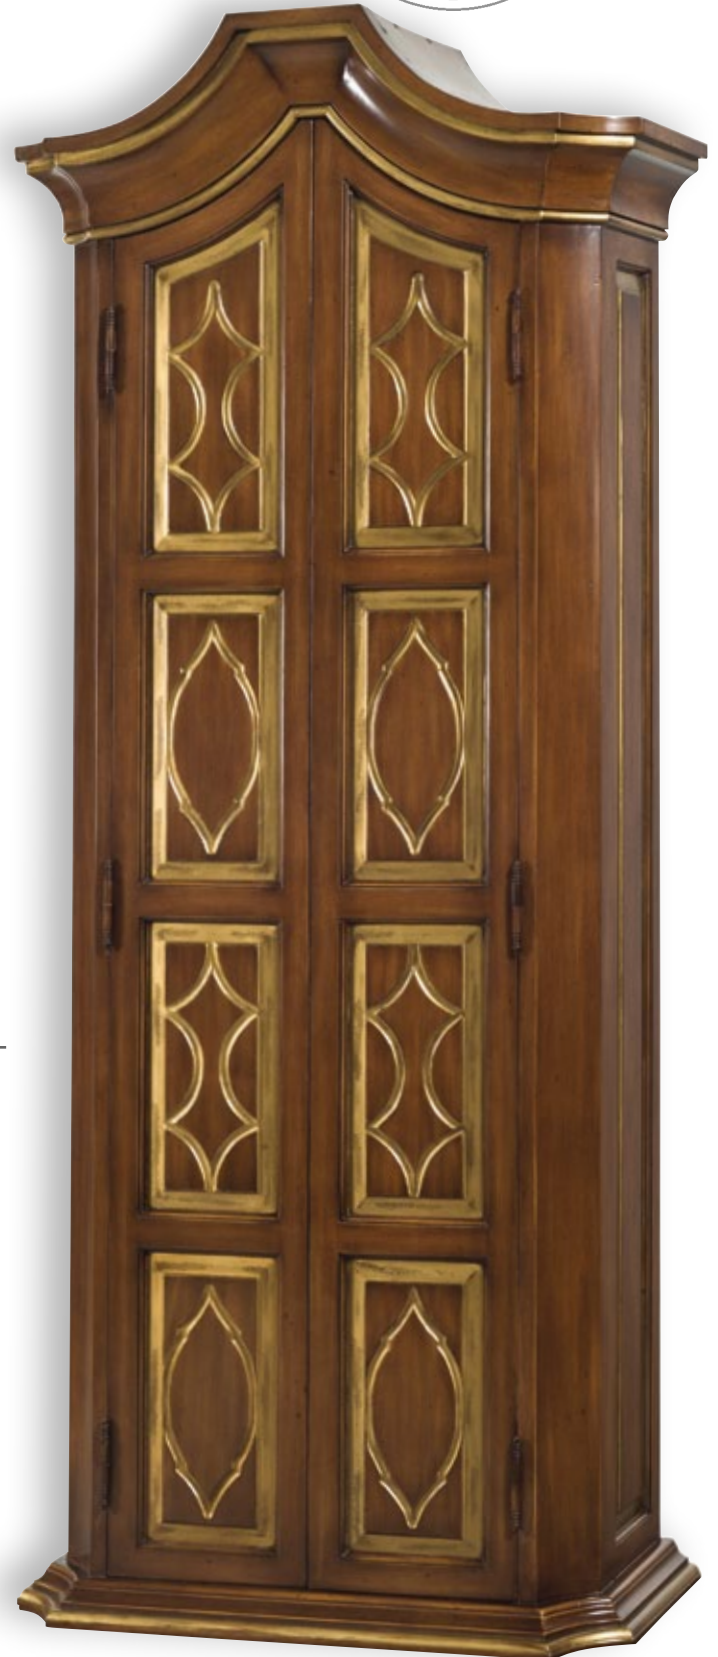

Old Biscayne Designs

Hadrian Cabinet 8632A

W: 40" | H: 96" | D: 18"

Shown in Custom Finish

Available in all OBD Finishes

Custom Sizes Available